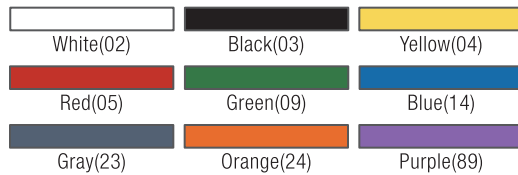

Prod No	Description	Color	Pack
Bronco Round Waste Containers & Lids			
341010 Δ	10 gal Waste Container, 16.13" x 17"	02, 03, 04, 05, 09, 14, 23, 24, 89	6 ea
341011 Δ	10 gal Lid, 16.13" x 2"	02, 03, 04, 05, 09, 14, 23, 24, 89	6 ea
341020 Δ	20 gal Waste Container, 20" x 23"	02, 03, 04, 05, 09, 14, 23, 24, 89*	6 ea
341021 Δ	20 gal Lid, 20" x 2.13"	02, 03, 04, 05, 09, 14, 23, 24, 89*	6 ea
341032 Δ	32 gal Waste Container, 22.38" x 27.75"	02, 03, 04, 05, 09, 14, 23, 24, 89	4 ea
341033 Δ	32 gal Lid, 24" x 2.13"	02, 03, 04, 05, 09, 14, 23, 24, 89	4 ea
341034	32 gal Dome Lid	03	1 ea
341035	32 gal Funnel Lid	03	4 ea
341044 Δ	44 gal Waste Container, 26.88" x 31.38"	02, 03, 04, 05, 09, 14, 23, 24, 89	3 ea
341045 Δ	44 gal Lid 26.88" x 2.25"	02, 03, 04, 05, 09, 14, 23, 24, 89	3 ea
341055 Δ	55 gal Waste Container, 26.5" x 33"	02, 03, 04, 05, 09, 14, 23, 89*	2 ea
341056 Δ	55 gal Lid, 26.5" x 2.25"	02, 03, 04, 05, 09, 14, 23, 89*	2 ea
341057	44/55 gal Dome Lid	03	1 ea
341132 Δ	32 gal Container with Dolly, 22.38" x 38.25"	02, 04, 05, 09, 14, 23	4 ea
341144 Δ	44 gal Container with Dolly, 26.88" x 37.75"	02, 04, 05, 09, 14, 23	3 ea