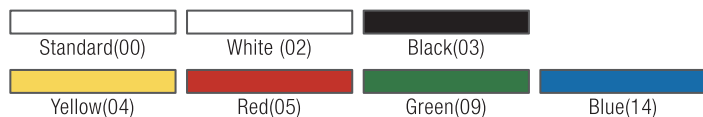

GROUT BRUSHES & FLOOR SQUEEGEES

Tile & Grout Brushes

- 365320 has bevel cut stiff crimped nylon bristles and a swivel head for hard to reach areas
- 41323 features a molded in scraper for tough dirt and grime and can be hand held or used with a threaded handle. Base resins for block and bristles are FDA compliant

Double Foam Squeegees with Metal Frame

- Rugged black neoprene for heavy-duty removal of dirt, water and debris on uneven surfaces
- Medium flexibility and non-marking

Handles sold separately; see pages 306-307 for handle recommendation

Prod No	Description	Handle	Color	Pack
Tile & Grout Brushes				
365320	7.5" Swivel Head Grout Line Brush, Nylon Bristle	Threaded/Tapered	03	12 ea
365351	8.5" Grout Brush, Nylon Bristle	—	03	24 ea
41323	9" Tile & Grout Brush	Threaded	02, 04, 05, 09, 14	12 ea
Double Foam Squeegees with Metal Frame				
40081	18" Double Foam Neoprene Rubber	1.13" Tapered	00	6 ea
40082	24" Double Foam Neoprene Rubber	1.13" Tapered	00	6 ea
40083	30" Double Foam Neoprene Rubber	1.13" Tapered	00	6 ea
40107	18" Double Foam Neoprene Rubber Refill	—	00	12 ea
40108	24" Double Foam Neoprene Rubber Refill	—	00	12 ea
40109	30" Double Foam Neoprene Rubber Refill	—	00	12 ea