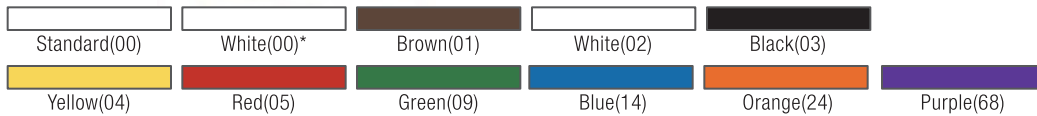

TOP SELLER

Duo-Sweep® Angled

- For reaching into corners, along walls and into hard to reach areas
- Block made with tough & durable material that resists cracking, splitting, chipping
- Color coded angle brooms have one handle hole making them more hygienic and HAACP compliant
- Standard color (00) angle brooms have two handle holes; one angled, one upright

Standard Bristles
41083

Flagged Bristles
41082

Prod No	Description	Bristle Length	Color	Pack
Flagged Duo-Sweep Angle Brooms				
36861	6.5" Flagged Duo-Sweep Angle Broom with 30" Metal Handle	5.5" - 7"	00	12 ea
36865	12" Flagged Duo-Sweep Medium Duty Angle Broom with 48" Metal Handle	5.5" - 7"	00	12 ea
41082	12" Flagged Duo-Sweep Broom with 48" Fiberglass Handle	5.5" - 7"	01, 02, 04, 05, 09, 14, 24, 68	12 ea
36867	12" Flagged Duo-Sweep Angle Broom – (Head Only)	5.5" - 7"	00, 01, 02, 04, 05, 09, 14, 24	12 ea
Unflagged Duo-Sweep Angle Brooms				
36885	12" Unflagged Duo-Sweep Heavy Duty Angle Broom with 48" Metal Handle	5.5" - 7"	00	12 ea
41083	12" Unflagged Duo-Sweep Broom with 48" Fiberglass Handle	5.5" - 7"	01, 02, 04, 05, 09, 14, 24, 68	12 ea
36868	12" Unflagged Duo-Sweep 12" Angle Broom (Head Only)	5.5" - 7"	01, 02, 03, 04, 05, 09, 14	12 ea
Replacement Handles				
41225	48" Fiberglass Handle with Self-Locking Flex™ Tip – 1" D	—	00*, 01, 03, 04, 05, 09, 14	12 ea
3620294	48" Plastic Coated Metal Threaded Handle – 15/16" D	—	03	12 ea
3620194	48" Powder Coated Metal Threaded Handle – 7/8" D	—	14	12ea
Recycled Angle Broom				
40650	12" Flagged Recycled Angle Broom with 48" Steel Handle	6" - 7"	00	12 ea