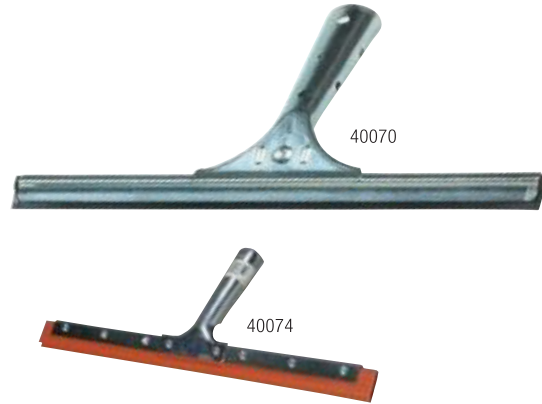

# HAND SQUEEGEES, SCRAPERS & DUSTERS

## Hand Held Window Squeegees

- Double blade red thermal rubber blades and zinc plated steel frame yields superior performance at an affordable price
- Single blade, black special blend rubber for a streak free professional finish. Zinc plated steel frame with a long handle socket that is easy to hold and fits a tapered handle

## Window Scrapers

- Professional 4" wide scrapers
- 4" scraper has one sharp edge and one dull edge

## Dusters

- 363404 features soft bristles for wall and ceiling dusting
- 45733 and 363156 duster have static active 100% lambswool; lambswool is electrostatically charged to attract lint and dust particles