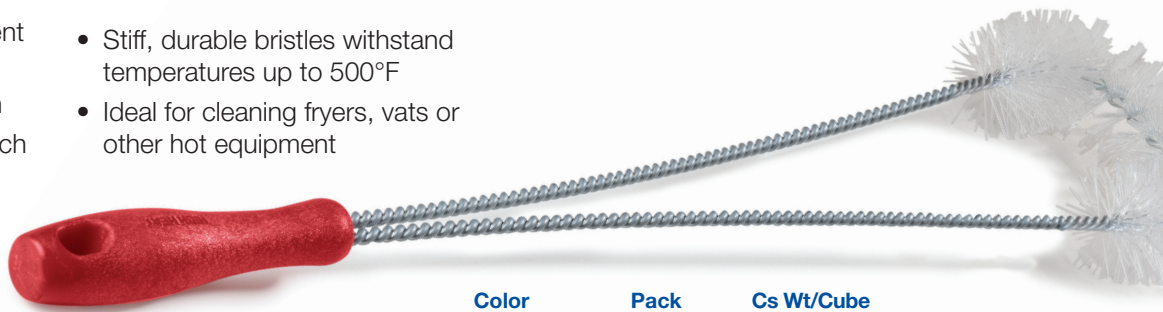

| NEW High-Heat Brushes

The Right Brush Matters!

Keep your operation running smooth using Sparta Brush for all your cleaning and sanitizing needs. Our new red brush blocks ensure employees can visually differentiate between their standard cleaning tools and high temperature versions.

- Safe for use on hot equipment
- Red handle with “HI-HEAT” imprint for easy identification
- Handle stays cool to the touch
- Stiff, durable bristles withstand temperatures up to 500°F
- Ideal for cleaning fryers, vats or other hot equipment

Red (05)

Prod No	Description	Color	Pack	Cs Wt/Cube
40110	28" Straight Fryer Brush	05	12 ea	5.00/0.35
40111	23" L-shaped Fryer Brush	05	12 ea	5.00/0.35
40112	24" Looped Fryer Brush	05	6 ea	3.50/0.35
40113	20" Utility Brush	05	12 ea	11.50/1.02