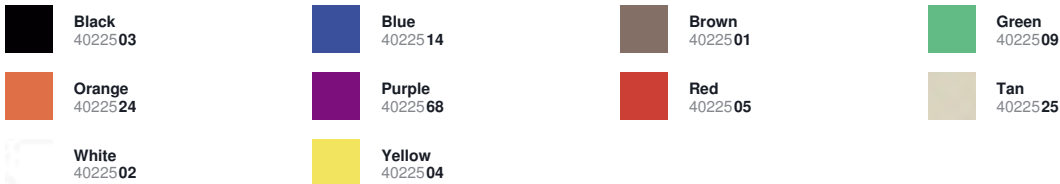

4022505 - Sparta® 60" Fiberglass Handle with Self-Locking Flex-Tip 60" Long/1" D - Red

Item Number
4022505

Case Pack
12 ea

- 60" fiberglass handle with Self-Locking Flex-Tip offers greater flexibility
- Use with Sparta® Spectrum® push brooms, sweeps, squeegees and floor scrubs
- Handle is 1" diameter
- Hanging cap on the top of the handle for easy storage.

Available in 10 Colors

Tech Specs

	US	Metric
Length	60.00 in	152.40 cm
Diameter	1.00 in	2.54 cm
Min Temperature	-20.00 °F	-28.89 °C
Max Temperature	275.00 °F	135.00 °C
Interior Diameter	0.78 in	1.98 cm
Material	Fiberglass	
Country of Origin	United States	
Each UPC	085404809688	
Case GTIN	10085404909682	