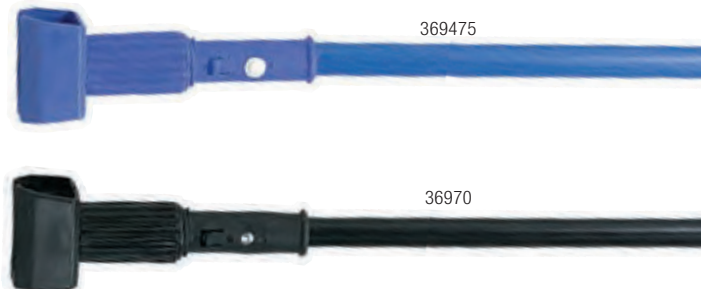

SPONGE MOPS & MOP HANDLES

Automatic Sponge Mop

- Recommended for mopping smooth surfaces
- Synthetic sponge head absorbs liquid fast

Ty-Dee™ Sponge Mop

- Recommended for mopping smooth surfaces
- Cellulose sponge head with non-corrosive metal parts and enameled wood handle

Jaw Style Mop Handles

- Use with wide band mops

Prod No	Description	Dia	Color	Pack
Automatic Sponge Mops – Aluminum Handle				
40300	8.5" Automatic Sponge Mop	—	00	12 ea
40301	12" Automatic Sponge Mop	—	00	6 ea
40305	8.5" Automatic Sponge Mop Refill	—	00	12 ea
40306	12" Automatic Sponge Mop Refill	—	00	6 ea
Ty-Dee Sponge Mop – Enamel Wood Handle				
36990	9" Ty-Dee Sponge Mop with Built-in Wringer	—	00	12 ea
36990R	9" Ty-Dee Refill	—	00	12 ea
Jaw Style Mop Handles				
369475	60" Fiberglass Mop Handle	1"	00, 02, 03, 04, 05, 09, 24, 68	12 ea
36970	60" Vinyl Coated Metal Mop Handle	.94"	00	12 ea