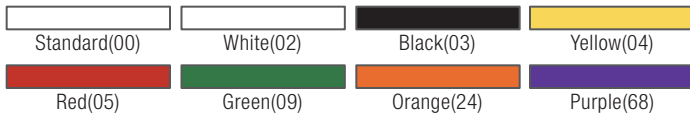

Jaw Style Mop Handles

- Use with wide band mops

Prod No	Description	Dia	Color	Pack
Automatic Sponge Mops – Aluminum Handle				
40300	8.5" Automatic Sponge Mop	—	00	12 ea
40301	12" Automatic Sponge Mop	—	00	6 ea
40305	8.5" Automatic Sponge Mop Refill	—	00	12 ea
40306	12" Automatic Sponge Mop Refill	—	00	6 ea
Ty-Dee Sponge Mop – Enamel Wood Handle				
36990	9" Ty-Dee Sponge Mop with Built-in Wringer	—	00	12 ea
36990R	9" Ty-Dee Refill	—	00	12 ea
Jaw Style Mop Handles				
369475	60" Fiberglass Mop Handle	1"	00, 02, 03, 04, 05, 09, 24, 68	12 ea
36970	60" Vinyl Coated Metal Mop Handle	.94"	00	12 ea