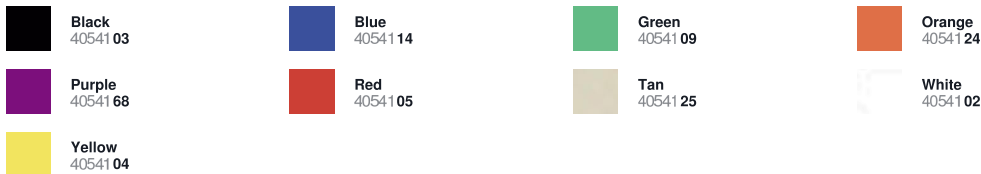

## 4054102 - Sparta® Utility Scrub Brush with Polyester Bristles 8" x 3" - White

Item Number  
**4054102**

Case Pack  
**12 ea**

- Versatile design for a wide variety of applications
- Multiple trim angles on bristles give you better surface contact for better cleaning
- 5" pistol grip handle
- Plastic handles and crimped staple set Polyester bristles are rugged
- Will not absorb oils or moisture
- Handles are ergonomically shaped, with smooth edges for superior comfort
- BPA free
- Made with FDA compliant block and bristles
- Polyester bristles will withstand temperatures to 125° F

### Available in 9 Colors

#### Tech Specs

	US	Metric
<b>Length</b>	8.00 in	20.32 cm
<b>Width</b>	3.00 in	7.62 cm
<b>Max Temperature</b>	125.00 °F	51.67 °C
<b>Bristle Trim</b>	1.63 in	4.14 cm
<b>Material</b>	Polyester Bristle	
<b>Material - Handle</b>	Polypropylene (PP)	
<b>Country of Origin</b>	United States	
<b>Each UPC</b>	085404105407	
<b>Case GTIN</b>	10085404905400	