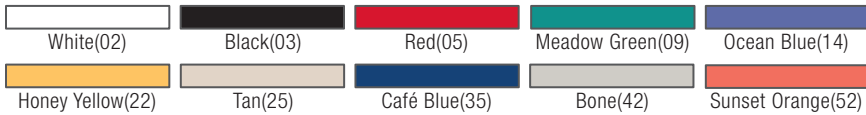

Prod No	Description	Color	Pack

Dallas Ware Narrow Rim Plates

43500 Δ	10.25" Dinner Plate	02, 03, 05, 09, 14, 22, 25, 35, 42, 52	48 ea
43501 Δ	9" Dinner Plate	02, 03, 05, 09, 14, 22, 25, 35, 42, 52	48 ea
43503 Δ	7.25" Salad Plate	02, 03, 05, 09, 14, 22, 25, 35, 42, 52	48 ea
43504 Δ	6.5" Pie Plate	02, 25	48 ea
43505 Δ	5.63" Bread & Butter Plate	02, 25, 35	48 ea

Dallas Ware Compartment Plates

43512 Δ	11", 1" D, 3-Compartment Plate	35	48 ea
43514 Δ	9.75", 1" D, 3-Compartment Plate	25, 35	36 ea
43516 Δ	9", 1.31" D, 3-Compartment Plate	02, 25	24 ea

Dallas Ware Oval Platters

43560 Δ	12" x 8.5" Oval Platter	02, 03, 25, 35	24 ea
43563 Δ	9.25" x 6.25" Oval Platter	02, 03, 25, 35, 42	24 ea

Dallas Ware Bowls

43520 Δ	16 oz, 5.75" Nappie Bowl	02, 25	48 ea
43521 Δ	14 oz, 5.5" Nappie Bowl	02, 03, 05, 09, 14, 22, 25, 35, 42, 52	48 ea
43522 Δ	14 oz, 5.5" Rim Nappie Bowl	02, 25, 35	24 ea
43525 Δ	13 oz, 5.25" Nappie Bowl	02, 25, 35	24 ea
43528 Δ	10 oz, 5" Nappie Bowl	02, 25, 35	48 ea
43529 Δ	10 oz, 5.88" Grapefruit Bowl	02, 03, 05, 09, 14, 22, 25, 35, 42, 52	48 ea
43531 Δ	4.75 oz, 4.5" Fruit Bowl	02, 25, 35	48 ea
43532 Δ	3.5 oz, 4.13" Fruit Bowl	02, 03, 05, 25, 35	48 ea
43533 Δ	6.5 oz Oval Fruit Dish	02	48 ea
43540 Δ	8 oz, 3.75" Bouillon Cup	02, 03, 05, 09, 14, 22, 25, 35, 42, 52	24 ea

NSF Listed products are designated with a Δ and may be prefixed with an N

Note: Melamine Dinnerware is not recommended for microwave