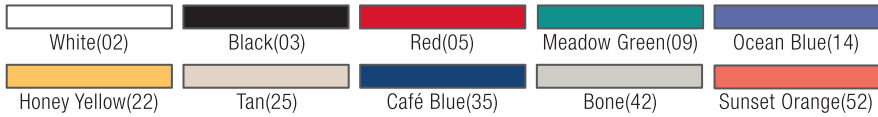

Tabletop Accessories available in coordinating colors. See page 58 for more details

Prod No	Description	Color	Pack
<b>Dallas Ware Narrow Rim Plates</b>			
43500 Δ	10.25" Dinner Plate	02, 03, 05, 09, 14, 22, 25, 35, 42, 52	48 ea
43501 Δ	9" Dinner Plate	02, 03, 05, 09, 14, 22, 25, 35, 42, 52	48 ea
43503 Δ	7.25" Salad Plate	02, 03, 05, 09, 14, 22, 25, 35, 42, 52	48 ea
43504 Δ	6.5" Pie Plate	02, 25	48 ea
43505 Δ	5.63" Bread & Butter Plate	02, 25, 35	48 ea
<b>Dallas Ware Compartment Plates</b>			
43512 Δ	11", 1" D, 3-Compartment Plate	35	48 ea
43514 Δ	9.75", 1" D, 3-Compartment Plate	25, 35	36 ea
43516 Δ	9", 1.31" D, 3-Compartment Plate	02, 25	24 ea
<b>Dallas Ware Oval Platters</b>			
43560 Δ	12" x 8.5" Oval Platter	02, 03, 25, 35	24 ea
43563 Δ	9.25" x 6.25" Oval Platter	02, 03, 25, 35, 42	24 ea
<b>Dallas Ware Bowls</b>			
43520 Δ	16 oz, 5.75" Nappie Bowl	02, 25	48 ea
43521 Δ	14 oz, 5.5" Nappie Bowl	02, 03, 05, 09, 14, 22, 25, 35, 42, 52	48 ea
43522 Δ	14 oz, 5.5" Rim Nappie Bowl	02, 25, 35	24 ea
43525 Δ	13 oz, 5.25" Nappie Bowl	02, 25, 35	24 ea
43528 Δ	10 oz, 5" Nappie Bowl	02, 25, 35	48 ea
43529 Δ	10 oz, 5.88" Grapefruit Bowl	02, 03, 05, 09, 14, 22, 25, 35, 42, 52	48 ea
43531 Δ	4.75 oz, 4.5" Fruit Bowl	02, 25, 35	48 ea
43532 Δ	3.5 oz, 4.13" Fruit Bowl	02, 03, 05, 25, 35	48 ea
43533 Δ	6.5 oz Oval Fruit Dish	02	48 ea
43540 Δ	8 oz, 3.75" Bouillon Cup	02, 03, 05, 09, 14, 22, 25, 35, 42, 52	24 ea