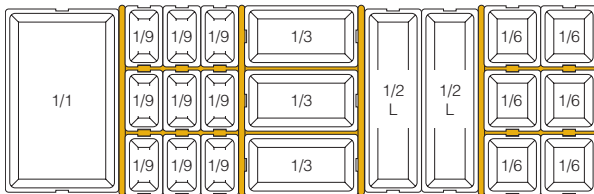

Prod No	Description	Pack
Light Gauge		
Full-Size – 20.75" x 12.75"		
607001 Δ	Pan – 1" (4.2 qt)	6 ea
607002 Δ	Pan – 2.5" (10.4 qt)	6 ea
607004 Δ	Pan – 4" (16.6 qt)	6 ea
607006 Δ	Pan – 6" (24.9 qt)	6 ea
607002P Δ	Perforated Pan – 2.5"	6 ea
607004P Δ	Perforated Pan – 4"	6 ea
607006P Δ	Perforated Pan – 6"	6 ea
607000C Δ	Solid Cover	6 ea
607000CS	Slotted Cover	6 ea
607000H	Hinged Flat Cover with Handles	6 ea
Two-Thirds Size – 13.88" x 12.75"		
607232 Δ	Pan – 2.5" (6.8 qt)	6 ea
607236 Δ	Pan – 6" (16.2 qt)	6 ea
607230C Δ	Solid Cover	6 ea
One-Half Size – 12.75" x 10.38"		
607122 Δ	Pan – 2.5" (0.9 qt)	6 ea
607124 Δ	Pan – 4" (1.4 qt)	6 ea
607126 Δ	Pan – 6" (2.1 qt)	6 ea
607122P Δ	Perforated Pan – 2.5"	6 ea
607124P Δ	Perforated Pan – 4"	6 ea
607120C Δ	Solid Cover	6 ea
607120CS	Slotted Cover	6 ea
One-Half Long Size – 20.5" x 6.38"		
60700HL2 Δ	Pan – 2.5" (5.2 qt)	6 ea
60700HL4 Δ	Pan – 4" (8.3 qt)	6 ea
60700HL6 Δ	Pan – 6" (12.5 qt)	6 ea
60700HLC Δ	Solid Cover	6 ea
One-Third Size – 12.75" x 6.88"		
607132 Δ	Pan – 2.5" (3.4 qt)	6 ea
607134 Δ	Pan – 4" (5.4 qt)	6 ea
607136 Δ	Pan – 6" (8.1 qt)	6 ea
607130C Δ	Solid Cover	6 ea
607130CS	Slotted Cover	6 ea
One-Quarter Size – 10.38" x 6.38"		
607142 Δ	Pan – 2.5" (2.6 qt)	6 ea
607144 Δ	Pan – 4" (4.2 qt)	6 ea
607146 Δ	Pan – 6" (6.2 qt)	6 ea
607140C Δ	Solid Cover	6 ea
607140CS	Slotted Cover	6 ea
One-Sixth Size – 6.88" x 6.25"		
607162 Δ	Pan – 2.5" (1.6 qt)	6 ea
607164 Δ	Pan – 4" (2.6 qt)	6 ea
607166 Δ	Pan – 6" (3.9 qt)	6 ea
607160C Δ	Solid Cover	6 ea
607160CS	Slotted Cover	6 ea
One-Ninth Size – 6.88" x 4.25"		
607192 Δ	Pan – 2.5" (1.0 qt)	6 ea
607194 Δ	Pan – 4" (1.7 qt)	6 ea
607190C Δ	Solid Cover	6 ea
607190CS	Slotted Cover	6 ea

Note: Capacities are based on liquid measurements to rim, i.e. flush fill

NSF Listed products are designated with a Δ and may be prefixed with an N