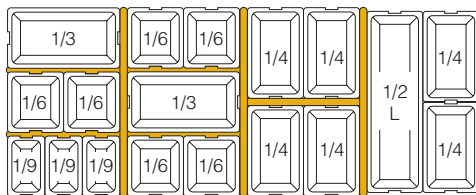

Prod No	Description	Pack
Light Gauge		
Full-Size – 20.75" x 12.75"		
607001 Δ	Pan – 1" (4.2 qt)	6 ea
607002 Δ	Pan – 2.5" (10.4 qt)	6 ea
607004 Δ	Pan – 4" (16.6 qt)	6 ea
607006 Δ	Pan – 6" (24.9 qt)	6 ea
607002P Δ	Perforated Pan – 2.5"	6 ea
607004P Δ	Perforated Pan – 4"	6 ea
607006P Δ	Perforated Pan – 6"	6 ea
607000C Δ	Solid Cover	6 ea
607000CS	Slotted Cover	6 ea
607000H	Hinged Flat Cover with Handles	6 ea
Two-Thirds Size – 13.88" x 12.75"		
607232 Δ	Pan – 2.5" (6.8 qt)	6 ea
607236 Δ	Pan – 6" (16.2 qt)	6 ea
607230C Δ	Solid Cover	6 ea
One-Half Size – 12.75" x 10.38"		
607122 Δ	Pan – 2.5" (0.9 qt)	6 ea
607124 Δ	Pan – 4" (1.4 qt)	6 ea
607126 Δ	Pan – 6" (2.1 qt)	6 ea
607122P Δ	Perforated Pan – 2.5"	6 ea
607124P Δ	Perforated Pan – 4"	6 ea
607120C Δ	Solid Cover	6 ea
607120CS	Slotted Cover	6 ea
One-Half Long Size – 20.5" x 6.38"		
60700HL2 Δ	Pan – 2.5" (5.2 qt)	6 ea
60700HL4 Δ	Pan – 4" (8.3 qt)	6 ea
60700HL6 Δ	Pan – 6" (12.5 qt)	6 ea
60700HLC Δ	Solid Cover	6 ea
One-Third Size – 12.75" x 6.88"		
607132 Δ	Pan – 2.5" (3.4 qt)	6 ea
607134 Δ	Pan – 4" (5.4 qt)	6 ea
607136 Δ	Pan – 6" (8.1 qt)	6 ea
607130C Δ	Solid Cover	6 ea
607130CS	Slotted Cover	6 ea
One-Quarter Size – 10.38" x 6.38"		
607142 Δ	Pan – 2.5" (2.6 qt)	6 ea
607144 Δ	Pan – 4" (4.2 qt)	6 ea
607146 Δ	Pan – 6" (6.2 qt)	6 ea
607140C Δ	Solid Cover	6 ea
607140CS	Slotted Cover	6 ea
One-Sixth Size – 6.88" x 6.25"		
607162 Δ	Pan – 2.5" (1.6 qt)	6 ea
607164 Δ	Pan – 4" (2.6 qt)	6 ea
607166 Δ	Pan – 6" (3.9 qt)	6 ea
607160C Δ	Solid Cover	6 ea
607160CS	Slotted Cover	6 ea
One-Ninth Size – 6.88" x 4.25"		
607192 Δ	Pan – 2.5" (1.0 qt)	6 ea
607194 Δ	Pan – 4" (1.7 qt)	6 ea
607190C Δ	Solid Cover	6 ea
607190CS	Slotted Cover	6 ea

Note: Capacities are based on liquid measurements to rim, i.e. flush fill

NSF Listed products are designated with a Δ and may be prefixed with an N