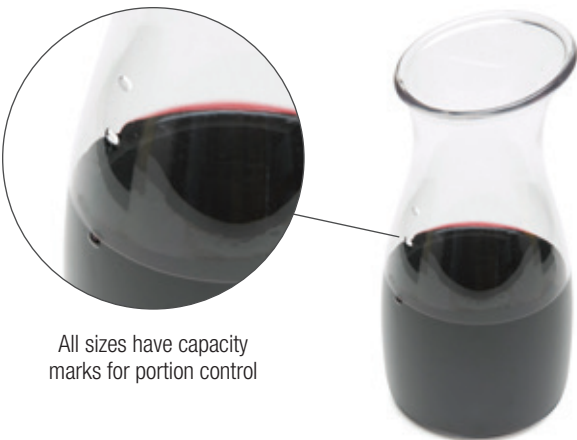

# Cascata Carafe

**NEW!**

*Stylish shape looks attractive on tabletops and buffets, while offering convenient beverage service.*

- Ergonomic shape is easy to hold and angled rim provides a drip-free pour
- Larger sizes can be used for water, juice or wine
- Smaller sizes are good for salad dressings, syrups, single-portion drinks and snack mix
- A green alternative to single-serve drinks
- Snap-on lids available in solid or hinged styles
- All sizes have capacity marks for portion control
- Shatterproof polycarbonate looks like glass
- Custom imprinting available\*; contact customer service for details
- Dishwasher safe
- NSF Listed

# Cascata Carafes

Contemporary shape looks attractive on tabletops and buffets

All sizes have capacity marks for portion control

Snap-on lids available in solid or hinged styles

White(02)

Clear(07)

Prod No	Description	Capacity Marks	Glass Rack	Color	Pack	Cs Wt/Cube	List Price
<b>Cascata Carafes &amp; Lids</b>							
70900 $\Delta$	0.25 Liter Carafe	6 oz, 8 oz, 0.25L	RW30-1	07	12 ea	2.35/0.45	4.93 ea
70901 $\Delta$	0.50 Liter Carafe	0.5L	RW20-2	07	12 ea	4.40/0.80	7.13 ea
70902 $\Delta$	1 Liter Carafe	1L	RG16-5	07	12 ea	5.40/1.32	9.73 ea
70903 $\Delta$	1.5 Liter Carafe	1.5L	RG9-5	07	12 ea	6.85/1.97	13.69 ea
70904 $\Delta$	Flat Carafe Lid (fits 70901, 70902, 70903)	—	—	02	12 ea	0.50/0.05	1.04 ea
70905 $\Delta$	Hinged Carafe Lid (fits 70901, 70902, 70903)	—	—	02	12 ea	0.50/0.05	1.04 ea