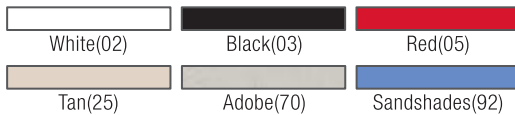

MELAMINE DINNERWARE

Kingline is the top choice for **heavy-duty applications like school cafeterias**. Our medium weight melamine offers **beauty and durability at a great value**.

Kingline™

- All purpose, medium weight dinnerware meets the tough requirements of heavy-duty foodservice applications
- Durable gloss finish resists chipping, scratching, and staining
- Reinforced at vital stress points
- Save even more money with our exclusive Sandshades® variegated dinnerware
- Safe for temperatures up to 212°F
- One-year limited warranty
- NSF Listed; dishwasher safe

TOP CHOICE FOR SCHOOLS

Prod No	Description	Color	Pack
Kingline Plates			
KL116 ▲	10" Dinner Plate	02, 03, 25	48 ea
KL200 ▲	9" Dinner Plate	02, 03, 05, 25, 70	48 ea
KL920 ▲	9" Dinner Plate	92	48 ea
KL201 ▲	7.25" Sandwich Plate	02, 03, 05, 25	48 ea
KL204 ▲	6.5" Pie Plate	02, 03, 05, 25	48 ea
KL205 ▲	5.5" Bread & Butter Plate	02, 25, 70	48 ea
Kingline Compartment Plates			
KL102 ▲	10", .75" D, 3-Compartment Plate	02, 25, 70	48 ea
KL203 ▲	8.75", 1.25" D, 3-Compartment Plate	02, 25	12 ea
Kingline Oval Platters			
KL126 ▲	13.5" x 9.75" Oval Platter	02, 25	12 ea
KL127 ▲	12" x 9" Oval Platter	02, 03, 05, 25, 70	12 ea
Kingline Bowls & Cup			
KL350 ▲	8 oz Bouillon Cup	02, 03, 05, 25	48 ea
KL115 ▲	16 oz, 6.13" Chowder Bowl	02, 25	48 ea
KL108 ▲	14 oz, 5.5" Nappie Bowl	02, 25	48 ea
KL119 ▲	12.5 oz, 5.5" Rimmed Nappie Bowl	02, 25	48 ea
KL924 ▲	12.5 oz, 5.5" Rimmed Nappie Bowl	92	48 ea
KL121 ▲	10 oz, 5.88" Grapefruit Bowl	02, 25	48 ea
KL118 ▲	10 oz, 5.13" Nappie Bowl	02, 03, 05, 25	48 ea
KL123 ▲	8 oz, 7.75" Wide Rimmed Salad Bowl	02	48 ea
KL800 ▲	5 oz, 5" Rimmed Fruit Bowl	02, 25, 70	48 ea
KL805 ▲	4.75 oz, 4.5" Rimmed Fruit Bowl	02, 03, 05, 25	48 ea
KL928 ▲	4.75 oz, 4.25" Rimmed Fruit Bowl	92	48 ea