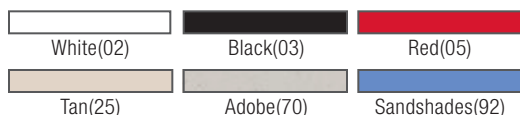

Prod No	Description	Color	Pack
Kingline Plates			
KL116 Δ	10" Dinner Plate	02, 03, 25	48 ea
KL200 Δ	9" Dinner Plate	02, 03, 05, 25, 70	48 ea
KL920 Δ	9" Dinner Plate	92	48 ea
KL201 Δ	7.25" Sandwich Plate	02, 03, 05, 25	48 ea
KL204 Δ	6.5" Pie Plate	02, 03, 05, 25	48 ea
KL205 Δ	5.5" Bread & Butter Plate	02, 25, 70	48 ea
Kingline Compartment Plates			
KL102 Δ	10", .75" D, 3-Compartment Plate	02, 25, 70	48 ea
KL203 Δ	8.75", 1.25" D, 3-Compartment Plate	02, 25	12 ea
Kingline Oval Platters			
KL126 Δ	13.5" x 9.75" Oval Platter	02, 25	12 ea
KL127 Δ	12" x 9" Oval Platter	02, 03, 05, 25, 70**	12 ea
Kingline Bowls & Cup			
KL350 Δ	8 oz Bouillon Cup	02, 03, 05, 25	48 ea
KL115 Δ	16 oz, 6.13" Chowder Bowl	02, 25	48 ea
KL108 Δ	14 oz, 5.5" Nappie Bowl	02, 25	48 ea
KL119 Δ	12.5 oz, 5.5" Rimmed Nappie Bowl	02, 25	48 ea
KL924 Δ	12.5 oz, 5.5" Rimmed Nappie Bowl	92	48 ea
KL121 Δ	10 oz, 5.88" Grapefruit Bowl	02, 25	48 ea
KL118 Δ	10 oz, 5.13" Nappie Bowl	02, 03, 05, 25	48 ea
KL123 Δ	8 oz, 7.75" Wide Rimmed Salad Bowl	02	48 ea
KL800 Δ	5 oz, 5" Rimmed Fruit Bowl	02, 25, 70	48 ea
KL805 Δ	4.75 oz, 4.5" Rimmed Fruit Bowl	02, 03, 05, 25	48 ea
KL928 Δ	4.75 oz, 4.25" Rimmed Fruit Bowl	92	48 ea

NSF Listed products are designated with a Δ and may be prefixed with an N

Note: Melamine Dinnerware is not recommended for microwave

*Sandshades items vary in color, hue and intensity from piece to piece

** Color available by special order only