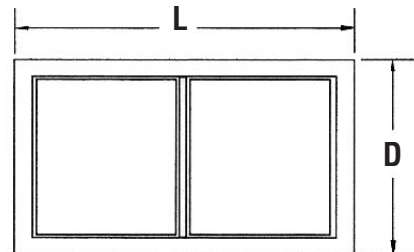

Optional Accessories and Modifications

- Special tray dispenser sizes
- Special height

MODEL LT-1418

PLAN VIEW
LT MODELS

PLAN VIEW
LT2 MODELS

ELEVATION VIEW
LT MODELS

RIGHT END VIEW
LT MODELS

ELEVATION VIEW
LT2 MODELS

RIGHT END VIEW
LT2 MODELS

MODEL NUMBER	LENGTH	DEPTH	COUNTER TOP CUTOUT DIMENSIONS	MAXIMUM TRAY SIZE	SHIP WEIGHT
LT-1014	15.75" (40.0cm)	22.12" (56.2cm)	11.75" x 21.00" (29.8cm x 53.3cm)	10" x 14" (25.4cm x 35.6cm)	43lbs/19kg
LT-1216	21.75" (55.2cm)	19.12" (48.6cm)	17.75" x 18.00" (45.1cm x 45.7cm)	12" x 16" (30.5cm x 40.6cm)	43lbs/19kg
LT-1221	26.75" (67.9cm)	19.12" (48.6cm)	22.75" x 18.00" (57.8cm x 45.7cm)	12" x 21" (30.5cm x 53.3cm)	45lbs/20kg
LT-1418	23.75" (60.3cm)	21.12" (53.6cm)	19.75" x 20.00" (50.2cm x 50.8cm)	14" x 18" (35.6cm x 45.7cm)	43lbs/19kg
LT-1422	27.75" (70.5cm)	21.12" (53.6cm)	23.75" x 20.00" (60.3cm x 50.8cm)	14" x 22" (35.6cm x 55.9cm)	45lbs/20kg
LT-1622	27.75" (70.5cm)	23.12" (58.7cm)	23.75" x 20.00" (60.3cm x 55.9cm)	16" x 22" (40.6cm x 55.9cm)	45lbs/20kg
LT-1826	31.75" (80.6cm)	25.12" (63.8cm)	27.75" x 24.00" (70.5cm x 61.0cm)	18" x 26" (45.7cm x 66.0cm)	48lbs/22kg
LT-2020	26.75" (67.9cm)	27.12" (68.9cm)	22.75" x 26.00" (57.8cm x 66.0cm)	20" x 21" (50.8cm x 53.3cm)	45lbs/20kg
LT2-1014	27.75" (70.5cm)	21.12" (53.6cm)	23.75" x 21.00" (60.3cm x 53.3cm)	10" x 14" (25.4cm x 35.6cm)	48lbs/22kg
LT2-1216	23.12" (58.7cm)	31.75" (80.6cm)	27.75" x 22.00" (70.5cm x 55.9cm)	12" x 16" (30.5cm x 40.6cm)	48lbs/22kg
LT2-1221	31.75" (80.6cm)	28.12" (71.4cm)	27.75" x 27.00" (70.5cm x 68.6cm)	12" x 21" (30.5cm x 53.3cm)	48lbs/22kg