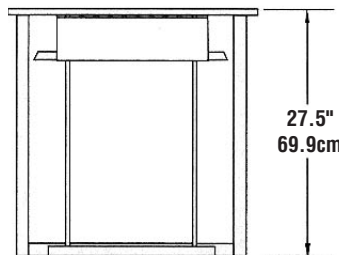

Optional Accessories and Modifications

- Special tray dispenser sizes
- Special height

MODEL LT-1418

PLAN VIEW
LT MODELS

PLAN VIEW
LT2 MODELS

ELEVATION VIEW
LT MODELS

RIGHT END VIEW
LT MODELS

ELEVATION VIEW
LT2 MODELS

RIGHT END VIEW
LT2 MODELS

MODEL NUMBER	LENGTH	DEPTH	COUNTER TOP CUTOUT DIMENSIONS	MAXIMUM TRAY SIZE	SHIP WEIGHT
LT-1014	15.75" (40.0cm)	22.12" (56.2cm)	11.75" x 21.00" (29.8cm x 53.3cm)	10" x 14" (25.4cm x 35.6cm)	43lbs/19kg
LT-1216	21.75" (55.2cm)	19.12" (48.6cm)	17.75" x 18.00" (45.1cm x 45.7cm)	12" x 16" (30.5cm x 40.6cm)	43lbs/19kg
LT-1221	26.75" (67.9cm)	19.12" (48.6cm)	22.75" x 18.00" (57.8cm x 45.7cm)	12" x 21" (30.5cm x 53.3cm)	45lbs/20kg
LT-1418	23.75" (60.3cm)	21.12" (53.6cm)	19.75" x 20.00" (50.2cm x 50.8cm)	14" x 18" (35.6cm x 45.7cm)	43lbs/19kg
LT-1422	27.75" (70.5cm)	21.12" (53.6cm)	23.75" x 20.00" (60.3cm x 50.8cm)	14" x 22" (35.6cm x 55.9cm)	45lbs/20kg
LT-1622	27.75" (70.5cm)	23.12" (58.7cm)	23.75" x 20.00" (60.3cm x 55.9cm)	16" x 22" (40.6cm x 55.9cm)	45lbs/20kg
LT-1826	31.75" (80.6cm)	25.12" (63.8cm)	27.75" x 24.00" (70.5cm x 61.0cm)	18" x 26" (45.7cm x 66.0cm)	48lbs/22kg
LT-2020	26.75" (67.9cm)	27.12" (68.9cm)	22.75" x 26.00" (57.8cm x 66.0cm)	20" x 21" (50.8cm x 53.3cm)	45lbs/20kg
LT2-1014	27.75" (70.5cm)	21.12" (53.6cm)	23.75" x 21.00" (60.3cm x 53.3cm)	10" x 14" (25.4cm x 35.6cm)	48lbs/22kg
LT2-1216	23.12" (58.7cm)	31.75" (80.6cm)	27.75" x 22.00" (70.5cm x 55.9cm)	12" x 16" (30.5cm x 40.6cm)	48lbs/22kg
LT2-1221	31.75" (80.6cm)	28.12" (71.4cm)	27.75" x 27.00" (70.5cm x 68.6cm)	12" x 21" (30.5cm x 53.3cm)	48lbs/22kg