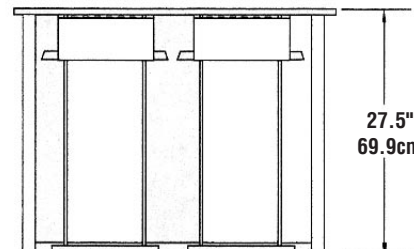

Optional Accessories and Modifications

- Special tray dispenser sizes
- Special height

MODEL LT-1418

PLAN VIEW
LT MODELS

PLAN VIEW
LT2 MODELS

ELEVATION VIEW
LT MODELS

RIGHT END VIEW
LT MODELS

ELEVATION VIEW
LT2 MODELS

RIGHT END VIEW
LT2 MODELS

MODEL NUMBER	LENGTH	DEPTH	COUNTER TOP CUTOUT DIMENSIONS	MAXIMUM TRAY SIZE	SHIP WEIGHT
LT-1014	15.75" (40.0cm)	22.12" (56.2cm)	11.75" x 21.00" (29.8cm x 53.3cm)	10" x 14" (25.4cm x 35.6cm)	43lbs/19kg
LT-1216	21.75" (55.2cm)	19.12" (48.6cm)	17.75" x 18.00" (45.1cm x 45.7cm)	12" x 16" (30.5cm x 40.6cm)	43lbs/19kg
LT-1221	26.75" (67.9cm)	19.12" (48.6cm)	22.75" x 18.00" (57.8cm x 45.7cm)	12" x 21" (30.5cm x 53.3cm)	45lbs/20kg
LT-1418	23.75" (60.3cm)	21.12" (53.6cm)	19.75" x 20.00" (50.2cm x 50.8cm)	14" x 18" (35.6cm x 45.7cm)	43lbs/19kg
LT-1422	27.75" (70.5cm)	21.12" (53.6cm)	23.75" x 20.00" (60.3cm x 50.8cm)	14" x 22" (35.6cm x 55.9cm)	45lbs/20kg
LT-1622	27.75" (70.5cm)	23.12" (58.7cm)	23.75" x 20.00" (60.3cm x 55.9cm)	16" x 22" (40.6cm x 55.9cm)	45lbs/20kg
LT-1826	31.75" (80.6cm)	25.12" (63.8cm)	27.75" x 24.00" (70.5cm x 61.0cm)	18" x 26" (45.7cm x 66.0cm)	48lbs/22kg
LT-2020	26.75" (67.9cm)	27.12" (68.9cm)	22.75" x 26.00" (57.8cm x 66.0cm)	20" x 21" (50.8cm x 53.3cm)	45lbs/20kg
LT2-1014	27.75" (70.5cm)	21.12" (53.6cm)	23.75" x 21.00" (60.3cm x 53.3cm)	10" x 14" (25.4cm x 35.6cm)	48lbs/22kg
LT2-1216	23.12" (58.7cm)	31.75" (80.6cm)	27.75" x 22.00" (70.5cm x 55.9cm)	12" x 16" (30.5cm x 40.6cm)	48lbs/22kg
LT2-1221	31.75" (80.6cm)	28.12" (71.4cm)	27.75" x 27.00" (70.5cm x 68.6cm)	12" x 21" (30.5cm x 53.3cm)	48lbs/22kg