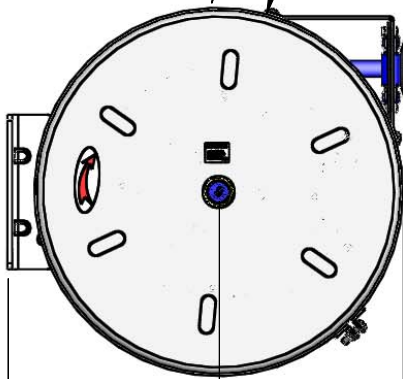

3/8" NPT Female  
 Inlet (Left Side of  
 Reel)

Enclosed Coated Hose Reel;  
 30 Ft. of 3/8" Hose

Ø15 3/8"  
 [390mm]

6 1/2"  
 [166mm]

8 13/16"  
 [223mm]

16 7/16"  
 [418mm]

019652-40  
 3/8" NPT  
 Live Swivel

Mounting Hole Details

MV-2522-24 Front Trigger Style  
 Gun w/ Stainless Steel Body  
 and Royal Blue Rubber Cover.

**Product Specifications:**

**Hose Reel System:**

3/8" x 30 Ft. Enclosed Coated Reel, Front Trigger Spray Valve & Swivel  
 5/16" Orifice

Product Specifications:  
 Hose Reel System:  
 3/8" x 30 Ft. Enclosed Coated Reel, Front Trigger Spray Valve & Swivel  
 5/16" Orifice

Product Compliance:  
 NSF 61 Exempt (Non-Potable)  
 EPA Act 2005 Non-Compliant (PRSV)