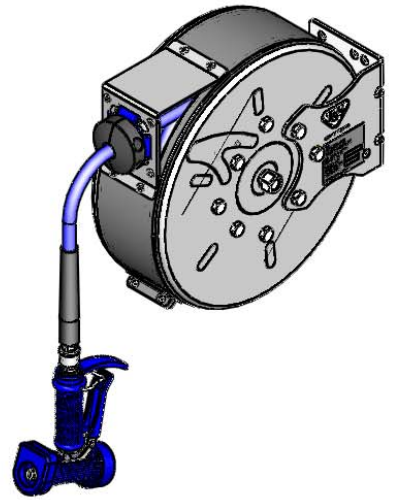

3/8" NPT Female  
 Inlet (Left Side of  
 Reel)

Enclosed Coated Hose Reel;  
 30 Ft. of 3/8" Hose

Ø15 3/8"  
 [390mm]

6 1/2"  
 [166mm]

8 13/16"  
 [223mm]

16 7/16"  
 [418mm]

019652-40  
 3/8" NPT  
 Live Swivel

Mounting Hole Details

MV-2522-24 Front Trigger Style  
 Gun w/ Stainless Steel Body  
 and Royal Blue Rubber Cover.

**Product Specifications:**

**Hose Reel System:**

3/8" x 30 Ft. Enclosed Coated Reel, Front Trigger Spray Valve & Swivel  
 5/16" Orifice

Product Specifications:  
 Hose Reel System:  
 3/8" x 30 Ft. Enclosed Coated Reel, Front Trigger Spray Valve & Swivel  
 5/16" Orifice

Product Compliance:  
 NSF 61 Exempt (Non-Potable)  
 EPA Act 2005 Non-Compliant (PRSV)