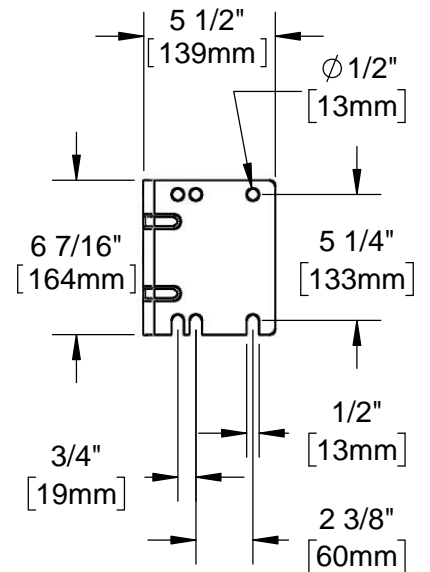

3/8" NPT Female  
 Inlet (Left Side of  
 Reel)

Enclosed Coated Hose Reel;  
 30 Ft. of 3/8" Hose

Ø15 3/8"  
 [390mm]

6 1/2"  
 [166mm]

8 13/16"  
 [223mm]

16 7/16"  
 [418mm]

019652-40  
 3/8" NPT  
 Live Swivel

Mounting Hole Details

MV-2522-24 Front Trigger Style  
 Gun w/ Stainless Steel Body  
 and Royal Blue Rubber Cover.

**Product Specifications:**

**Hose Reel System:**

3/8" x 30 Ft. Enclosed Coated Reel, Front Trigger Spray Valve & Swivel  
 5/16" Orifice

Item No.

Travelers Rest, SC: 800-476-4103 • Simi Valley, CA: 800-423-0150 • Fax: 864-834-3518 • www.tsbrass.com

ITEM NO.	SALES NO.	DESCRIPTION
1	MV-2522-24	Front Trigger Gun, 5/16" Orifice
2	001359-40	Hex Bushing, 1/2" NPT Male x 3/8" NPT Female
3	014943-45	3/8" x 30' Hose Replacement Kit
4	014949-45	Hose Stop Repair Kit
5	014946-45	3/8" Swivel Repair Kit
6	014948-45	O-Ring Replacement Kit
7	014932-45	Small Coated Spring Assembly
8	014936-45	Roller Replacement Kit
9	014940-45	Ratchet Repair Kit
10	019652-40	3/8" NPT Live Swivel

Product Specifications:  
 Hose Reel System:  
 3/8" x 30 Ft. Enclosed Coated Reel, Front Trigger Spray Valve & Swivel  
 5/16" Orifice

Product Compliance:  
 NSF 61 Exempt (Non-Potable)  
 EPA Act 2005 Non-Compliant (PRSV)