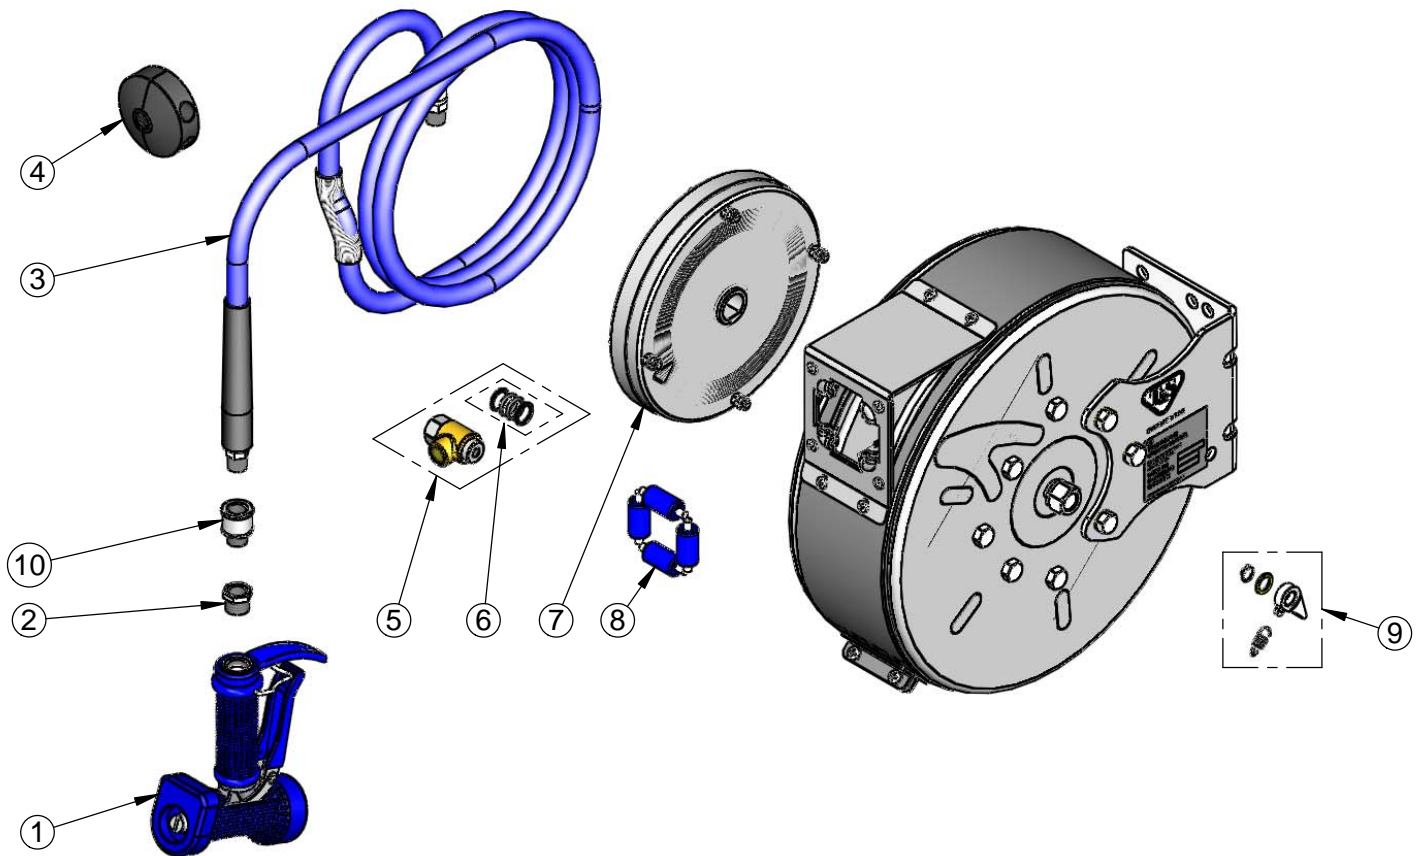

Mounting Hole Details

MV-2522-24 Front Trigger Style  
 Gun w/ Stainless Steel Body  
 and Royal Blue Rubber Cover.

**Product Specifications:**

**Hose Reel System:**

3/8" x 30 Ft. Enclosed Coated Reel, Front Trigger Spray Valve & Swivel  
 5/16" Orifice

Product Specifications:  
 Hose Reel System:  
 3/8" x 30 Ft. Enclosed Coated Reel, Front Trigger Spray Valve & Swivel  
 5/16" Orifice

Product Compliance:  
 NSF 61 Exempt (Non-Potable)  
 EPA Act 2005 Non-Compliant (PRSV)