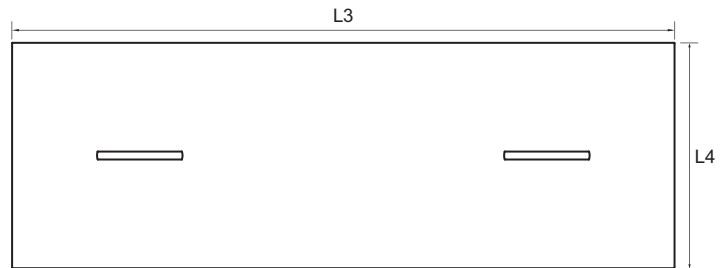

Project :	
Model # :	
Item # :	Qty :
Available W/H :	
Approval :	

Removable Covers for Sandwich / Salad Units

RCT-28 / RCT-36 / RCT-72-L / RCT-72-R

RCT-48 / RCT-60

PLAN VIEW

Plan View

Side View

Front View

Plan View

Side View

Front View

(unit: inch)

Applicable Models	Item No.	L1	L2	L3	L4	Qty.	Remark
MST-28 / TST-28SD	RCT-28	26.9	15.4			1EA	
MST-36 / TST-36SD	RCT-36	33.3	15.4			1EA	
MST-48 / TST-48SD	RCT-48			43.3	14.6	1EA	
MST-60 / TST-60SD	RCT-60			57.1	14.6	1EA	
MST-72 / TST-72SD	RCT-72-L	36.3	14.6			1EA	Left
	RCT-72-R	29.4	14.6			1EA	Right