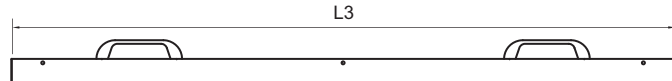

Project :	
Model # :	
Item # :	Qty :
Available W/H :	
Approval :	

Removable Covers for Sandwich / Salad Units

RCT-28 / RCT-36 / RCT-72-L / RCT-72-R

RCT-48 / RCT-60

PLAN VIEW

Plan View

Side View

Front View

Plan View

Side View

Front View

(unit: inch)

Applicable Models	Item No.	L1	L2	L3	L4	Qty.	Remark
MST-28 / TST-28SD	RCT-28	26.9	15.4			1EA	
MST-36 / TST-36SD	RCT-36	33.3	15.4			1EA	
MST-48 / TST-48SD	RCT-48			43.3	14.6	1EA	
MST-60 / TST-60SD	RCT-60			57.1	14.6	1EA	
MST-72 / TST-72SD	RCT-72-L	36.3	14.6			1EA	Left
	RCT-72-R	29.4	14.6			1EA	Right