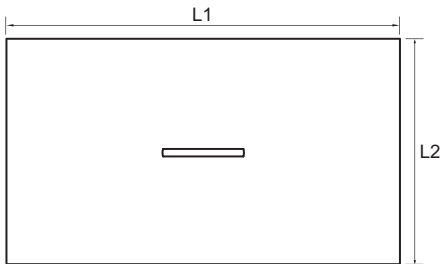

Project :	
Model # :	
Item # :	Qty :
Available W/H :	
Approval :	

Removable Covers for Sandwich / Salad Units

RCT-28 / RCT-36 / RCT-72-L / RCT-72-R

RCT-48 / RCT-60

PLAN VIEW

Plan View

Side View

Front View

Plan View

Side View

Front View

(unit: inch)

Applicable Models	Item No.	L1	L2	L3	L4	Qty.	Remark
MST-28 / TST-28SD	RCT-28	26.9	15.4			1EA	
MST-36 / TST-36SD	RCT-36	33.3	15.4			1EA	
MST-48 / TST-48SD	RCT-48			43.3	14.6	1EA	
MST-60 / TST-60SD	RCT-60			57.1	14.6	1EA	
MST-72 / TST-72SD	RCT-72-L	36.3	14.6			1EA	Left
	RCT-72-R	29.4	14.6			1EA	Right