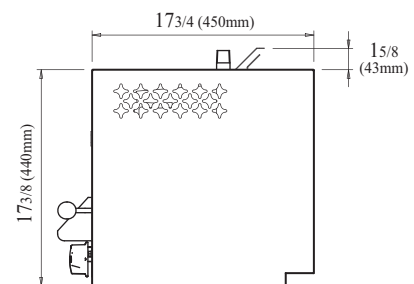

PLAN VIEW

(unit : inch)

TOP VIEW

FRONT VIEW

SIDE VIEW

Ver.20190517

- Turbo Air : 800-627-0032 ■ GK : 800-500-3519
- Warranty : 800-381-7770 ■ AC : 888-900-1002

TURBO AIR REFRIGERATOR MANUFACTURER