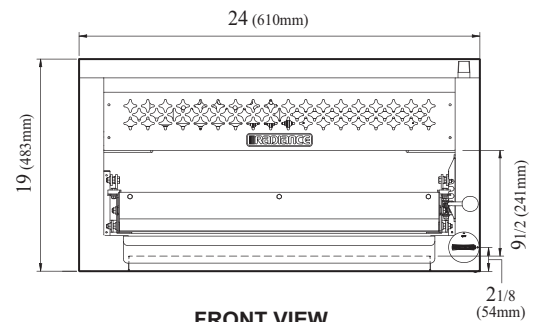

Salamander Broilers

Model : TASM-24

DATA	TASM-24	TASM-24-LP
Gas Type	NAT	LPG
Gas Connection	3/4"	3/4"
Regulator	1	1
Gas Pressure	5.W.C"	10.W.C"
BTU	25,000	25,000
DIMENSIONAL DATA		
Ext. Length Overall (inch)	24 (610mm)	24 (610mm)
Ext. Depth Overall (inch)	20 1/2 (519mm)	20 1/2 (519mm)
Ext. Height Overall (inch)	19 (483mm)	19 (483mm)
Weight (lbs.)	155	155

Design and specifications subject to change without notice.
Actual shipping weight may differ due to extra packing materials for product protection.

■ WARRANTY : 1 Year Parts and Labor Warranty

■ Range mounting brackets standard

■ OPTIONAL ACCESSORIES

- ☐ 24" wall mounting brackets: RCM1018
- ☐ Hood mount shelf to mount on 36" range: RCM1021
- ☐ Hood mount shelf to mount on 48" range: RCM1022
- ☐ Hood mount shelf to mount on 60" range: RCM1023

PLAN VIEW

(unit : inch)

FRONT VIEW

Ver.20190517

- Turbo Air : 800-627-0032 ■ GK : 800-500-3519
- Warranty : 800-381-7770 ■ AC : 888-900-1002

TURBO AIR REFRIGERATOR MANUFACTURER

GERMAN KNIFE

RADIANCE

TURBO AIR REFRIGERATION SYSTEM

TEXAKING