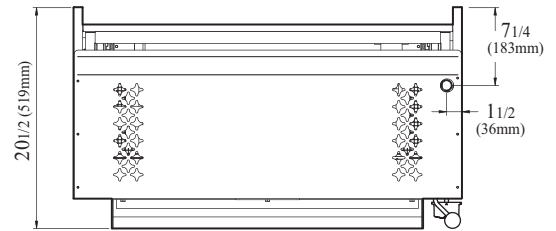

Salamander Broilers

Model : TASM-24

DATA	TASM-24	TASM-24-LP
Gas Type	NAT	LPG
Gas Connection	3/4"	3/4"
Regulator	1	1
Gas Pressure	5.W.C"	10.W.C"
BTU	25,000	25,000
DIMENSIONAL DATA		
Ext. Length Overall (inch)	24 (610mm)	24 (610mm)
Ext. Depth Overall (inch)	20 1/2 (519mm)	20 1/2 (519mm)
Ext. Height Overall (inch)	19 (483mm)	19 (483mm)
Weight (lbs.)	155	155

Design and specifications subject to change without notice.
Actual shipping weight may differ due to extra packing materials for product protection.

■ WARRANTY : 1 Year Parts and Labor Warranty

■ Range mounting brackets standard

■ OPTIONAL ACCESSORIES

- ☐ 24" wall mounting brackets: RCM1018
- ☐ Hood mount shelf to mount on 36" range: RCM1021
- ☐ Hood mount shelf to mount on 48" range: RCM1022
- ☐ Hood mount shelf to mount on 60" range: RCM1023

PLAN VIEW

(unit : inch)

TOP VIEW