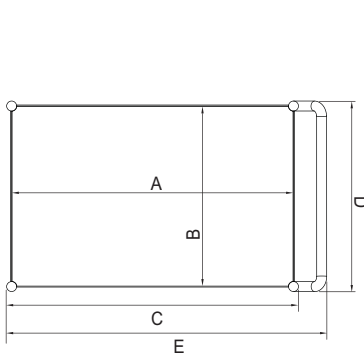

### ≡ FEATURES & BENEFITS ≡

- All 304 stainless steel (except E-series)
- 1 1/2" ledge on the shelves
- Entire cart is packed in one box
- 4" rubber casters
- Economic models available (430 S/S)

TOP VIEW

SIDE VIEW

FRONT VIEW

(unit : inch)

Model *	Ga.	Overall Size (in.)			Dimension (in.)						Net Weight † (lbs.)
		L	D	H	A	B	C	D	E	F	
TBUS-1524	18	24	15	33 1/2	24	15	25	16	28 1/2	29	32
TBUS-1524E	18	24	15	33 1/2	24	15	25	16	28 1/2	29	32
TBUS-1828	18	28	18	33 1/2	28	18	28 7/8	18 7/8	32 1/2	29	37
TBUS-1828E	18	28	18	33 1/2	28	18	28 7/8	18 7/8	32 1/2	29	37
TBUS-2133	18	33	21	33 1/2	33	21	33 7/8	18 7/8	37 1/2	29	47