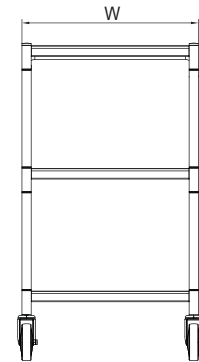

### ≡ FEATURES & BENEFITS ≡

- All 304 stainless steel (except E-series)
- 1 1/2" ledge on the shelves
- Entire cart is packed in one box
- 4" rubber casters
- Economic models available (430 S/S)

TOP VIEW

SIDE VIEW

FRONT VIEW

(unit : inch)

Model *	Ga.	Overall Size (in.)			Dimension (in.)						Net Weight † (lbs.)
		L	D	H	A	B	C	D	E	F	
TBUS-1524	18	24	15	33 1/2	24	15	25	16	28 1/2	29	32
TBUS-1524E	18	24	15	33 1/2	24	15	25	16	28 1/2	29	32
TBUS-1828	18	28	18	33 1/2	28	18	28 7/8	18 7/8	32 1/2	29	37
TBUS-1828E	18	28	18	33 1/2	28	18	28 7/8	18 7/8	32 1/2	29	37
TBUS-2133	18	33	21	33 1/2	33	21	33 7/8	18 7/8	37 1/2	29	47