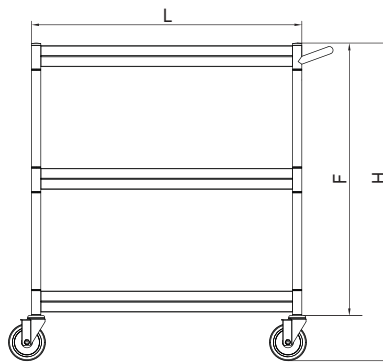

### ≡ FEATURES & BENEFITS ≡

- All 304 stainless steel (except E-series)
- 1 1/2" ledge on the shelves
- Entire cart is packed in one box
- 4" rubber casters
- Economic models available (430 S/S)

TOP VIEW

SIDE VIEW

FRONT VIEW

(unit : inch)

Model *	Ga.	Overall Size (in.)			Dimension (in.)						Net Weight † (lbs.)
		L	D	H	A	B	C	D	E	F	
TBUS-1524	18	24	15	33 1/2	24	15	25	16	28 1/2	29	32
TBUS-1524E	18	24	15	33 1/2	24	15	25	16	28 1/2	29	32
TBUS-1828	18	28	18	33 1/2	28	18	28 7/8	18 7/8	32 1/2	29	37
TBUS-1828E	18	28	18	33 1/2	28	18	28 7/8	18 7/8	32 1/2	29	37
TBUS-2133	18	33	21	33 1/2	33	21	33 7/8	18 7/8	37 1/2	29	47