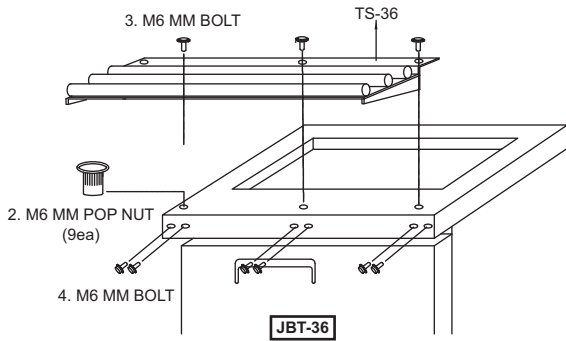

Project :	
Model # :	
Item # :	Qty :
Available W/H :	
Approval :	

Tray Slides

Item No. : TS-36
TS-48
TS-60
TS-72

TS-60

≡ FEATURES & BENEFITS ≡

- Convenient Tray slides to attach on JBT series Buffet Tables
- Durable 304 stainless steel construction is easy to clean and maintain
- Slanted tubular rails help customers slide their trays along the self-serve buffet station safe and sturdy
- All screws for assembly included, ships flat
- Tray slides can be attached at both the front and back of the cabinet

PLAN VIEW

(unit : inch)

PLAN VIEW

SIDE VIEW

Item No.	W	D	Weight (lbs.)	Qty.	Remark	Applicable Models
TS-36	35 1/2	11	9	1pc		JBT-36
TS-48	47 1/4	11	11	1pc		JBT-48
TS-60	59	11	13	1pc		JBT-60
TS-72	35 1/2 x 2	11	18	2pcs	2pcs of TS-36	JBT-72

Tray Slides

Installation Instruction

1. Remove hole caps

TS-36

1. Remove hole caps

TS-48

1. Remove hole caps

TS-60