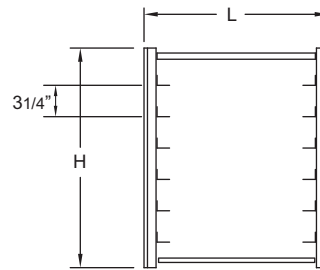

Project :	
Model # :	
Item # :	Qty :
Available W/H :	
Approval :	

Pan Racks

TSP-2250

≡ FEATURES & BENEFITS ≡

- Full / half size pan rack
- Fits in full door for refrigerators & freezers (TPS-2250)
- Fits in pizza prep or solid door refrigerators & freezers (TPS-2224)
- 304 stainless steel construction
- Resists corrosion in high moisture refrigerated environments

TSP-2224

TSP-2250 FRONT VIEW

TSP-2250 SIDE VIEW

TSP-2224 FRONT VIEW

TSP-2224 SIDE VIEW

Model*	L	D	H	Shelf/Ledge Spacing	Capacity (18 x 26 size sheet pan)	Weight (lbs.)†
TSP-2250	21	24	50	3 (76mm)	15	41
TSP-2224	21	24	22 1/2	3 1/4 (83mm)	6	19