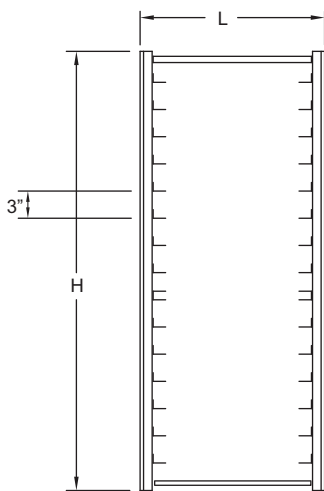

Project :	
Model # :	
Item # :	Qty :
Available W/H :	
Approval :	

Pan Racks

TSP-2250

≡ FEATURES & BENEFITS ≡

- Full / half size pan rack
- Fits in full door for refrigerators & freezers (TPS-2250)
- Fits in pizza prep or solid door refrigerators & freezers (TPS-2224)
- 304 stainless steel construction
- Resists corrosion in high moisture refrigerated environments

TSP-2224

TSP-2250 FRONT VIEW

TSP-2250 SIDE VIEW

TSP-2224 FRONT VIEW

TSP-2224 SIDE VIEW

Model*	L	D	H	Shelf/Ledge Spacing	Capacity (18 x 26 size sheet pan)	Weight (lbs.)†
TSP-2250	21	24	50	3 (76mm)	15	41
TSP-2224	21	24	22 1/2	3 1/4 (83mm)	6	19