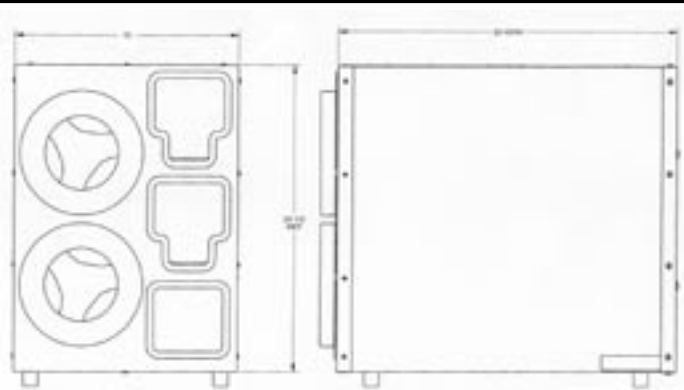

# Dial-A-Cup™

**Dial-A-Cup™  
Cup Dispensers  
Models:  
DAC-30, DAC-20  
LS-20, LS-30**

DAC-30 and DAC-20

LS-30 and LS-20

Individual DAC-5 and DAC-10 Units

The Dial-A-Cup™ dispensing system is a unique, new way to dispense almost all standard beverage cups. Dial-A-Cup's one size fits all concept allows the operator to change cup styles without worrying about how the new cups will fit in the cup dispenser.

## Features:

- New Adjustment Design
- Styrofoam, Paper or Plastic Cups Can be Used
- Can be Mounted Vertically, Horizontally or Overhead
- Available for Countertop Use
- Stainless Steel Construction for Long Life
- LS Series Available with Lid and Straw Dispenser

## Dimensions

LS-20

LS-30

DACS-20

DACS-30

Model	Height	Width	Depth
LS-20	30-1/4"	15"	23-3/4"
(metric)	768 mm	426 mm	603 mm
LS-30	20-1/8"	15"	23-3/4"
(metric)	511 mm	426 mm	603 mm
DACS-20	20-1/8"	10"	23-3/4"
(metric)	511 mm	254 mm	603 mm
DACS-30	29-5/8"	10"	23-3/4"
(metric)	752 mm	254 mm	603 mm
DACS-35	24"	8"	23-3/4"
(metric)	610 mm	203 mm	603 mm
DACS-40	38"	9-1/4"	23-3/4"
(metric)	965 mm	235 mm	603 mm
Individual Dial-A-Cup Dispensers			
Model	Collar Diameter	Tube Diameter	Tube Length
DAC-5	7-1/4"	5-7/8"	23"
(metric)	209 mm	149 mm	584 mm
DAC-10	8 1/4"	5-7/8"	23"
(metric)	209 mm	149 mm	584mm

Manufacturing No.	Model	Shipping Weight
9900310	DACS-20	26 lbs./16 Kg
9900312	DACS-30	70 lbs./32 Kg
9900320	DACS-35	36 lbs./16 Kg
9900324	DACS-40	46 lbs./21 Kg
9900328	LS-20	35 lbs./16 Kg
9900326	LS-30	44 lbs./19 Kg
9900304	DAC-5	5 lbs./3 Kg
9900300	DAC-10	5 lbs./3 Kg