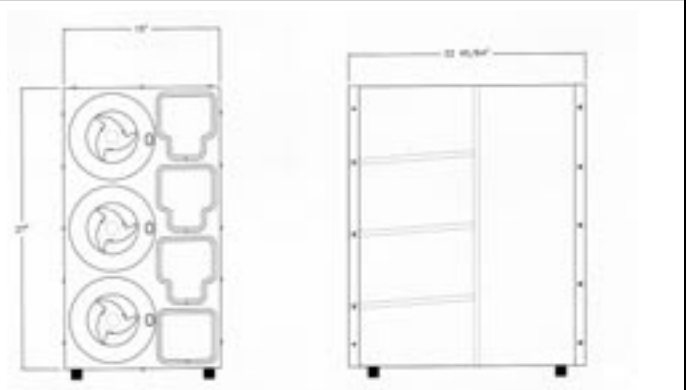

# Dial-A-Cup™

**Dial-A-Cup™  
Cup Dispensers  
Models:  
DAC-30, DAC-20  
LS-20, LS-30**

DAC-30 and DAC-20

LS-30 and LS-20

Individual DAC-5 and DAC-10 Units

The Dial-A-Cup™ dispensing system is a unique, new way to dispense almost all standard beverage cups. Dial-A-Cup's one size fits all concept allows the operator to change cup styles without worrying about how the new cups will fit in the cup dispenser.

## Features:

- New Adjustment Design
- Styrofoam, Paper or Plastic Cups Can be Used
- Can be Mounted Vertically, Horizontally or Overhead
- Available for Countertop Use
- Stainless Steel Construction for Long Life
- LS Series Available with Lid and Straw Dispenser

## Dimensions

LS-20

LS-30

DACS-20

DACS-30

Model	Height	Width	Depth
LS-20	30-1/4"	15"	23-3/4"
(metric)	768 mm	426 mm	603 mm
LS-30	20-1/8"	15"	23-3/4"
(metric)	511 mm	426 mm	603 mm
DACS-20	20-1/8"	10"	23-3/4"
(metric)	511 mm	254 mm	603 mm
DACS-30	29-5/8"	10"	23-3/4"
(metric)	752 mm	254 mm	603 mm
DACS-35	24"	8"	23-3/4"
(metric)	610 mm	203 mm	603 mm
DACS-40	38"	9-1/4"	23-3/4"
(metric)	965 mm	235 mm	603 mm
Individual Dial-A-Cup Dispensers			
Model	Collar Diameter	Tube Diameter	Tube Length
DAC-5	7-1/4"	5-7/8"	23"
(metric)	209 mm	149 mm	584 mm
DAC-10	8 1/4"	5-7/8"	23"
(metric)	209 mm	149 mm	584mm