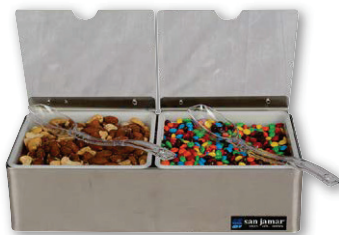

B4122INL

Condiment Center with Individual Notched Lids

- Transparent, individual notched lids accommodate spoons while protecting condiments from spills and contaminants
- Attractive stainless steel construction for years of use

ITEM	DESCRIPTION	DIMENSIONS
B4061INL	(1) 1 qt. (0.95 L) inserts with individual notched lids	3$\frac{1}{2}$"H x 6"W x 5$\frac{3}{4}$"D (89 x 152 x 146 mm)
B4122INL	(2) 1 qt. (0.95 L) inserts with individual notched lids	3$\frac{1}{2}$"H x 12"W x 5$\frac{3}{4}$"D (89 x 305 x 146 mm)

Construction: 22-gauge stainless steel