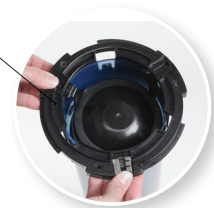

Dispense a variety of cups while reducing waste and preventing contamination with Sentry®.

Sentry® Dispensers provide effortless dispensing of paper, plastic or foam beverage cups with no wear parts to replace. The “set it and forget it” operation provides easy and exact adjustment. The adjustable Lifetime Levers™ are engineered with a revolutionary design that prevents marring of cups, while providing smooth, one-at-a-time dispensing. A tamper-resistant trim ring and contamination guard keep cups sanitary and protected.

 **san jamar**[®]
smart. safe. sanitary.

www.sanjamar.com

One-size-fits-all
Dispensing

Contamination Guard
prevents debris from
entering dispenser

No wear
parts to replace

High impact plastic
for durability

Lifetime Levers™ allow for quick adjustments for
smooth dispensing without damaging cups

In-Counter Cup

Item	Cup Rim Diameter	Approx. Cup Size	Counter Hole Diam.	Tube Length
C5450C	3 1/8" - 4 1/2" (79-114 mm)	8 - 44 oz. (236-1301 ml)	5 1/4" (134 mm)	23 1/2" (597 mm)
C5450C18	3 1/8" - 4 1/2" (79-114 mm)	8 - 44 oz. (236-1301 ml)	5 1/4" (134 mm)	18" (457 mm)
C5250C	2 7/16" - 3 5/8" (62-92 mm)	4 - 24 oz. (118-710 ml)	4 5/8" (124 mm)	23 1/2" (597 mm)
C5250C18	3 1/8" - 4 1/2" (79-114 mm)	8 - 44 oz. (236-1301 ml)	5 1/4" (134 mm)	18" (457 mm)