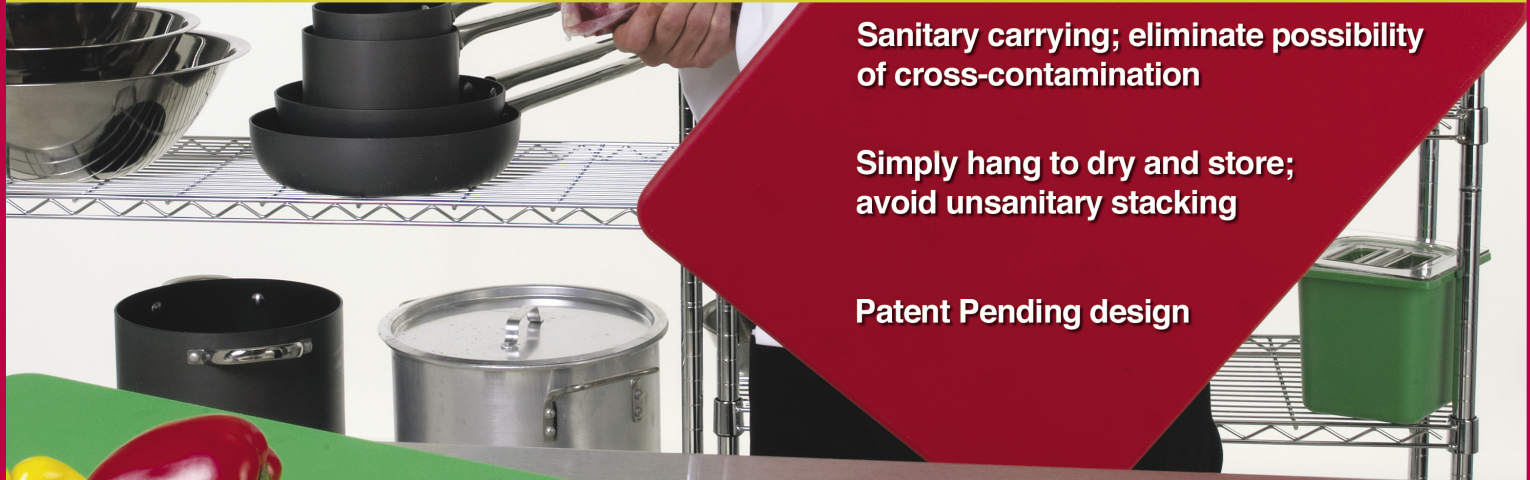

SAN JAMAR
CUT-N-CARRY™
 CUTTING BOARDS

FEATURING

The Food Safety Hook

Sanitary carrying; eliminate possibility of cross-contamination

Simply hang to dry and store; avoid unsanitary stacking

Patent Pending design

PATENT PENDING DESIGN

- Revolutionary hook design promotes sanitary transport of boards
- Simply hang to dry and store; avoid unsanitary stacking

HIGH QUALITY

- Unique resin blend resists cut-grooving and scarring without dulling knives
- Dishwasher and sanitizer safe
- Withstands continual high temperature commercial washing without warping