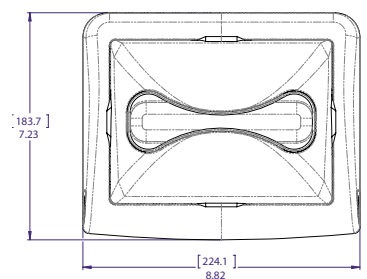

Also Available:

Custom Size – 12" (305mm), 8" (203mm)

For countertop options – see Venue

Interfold

SAN JAMAR
Smart ♦ Safe ♦ Sanitary