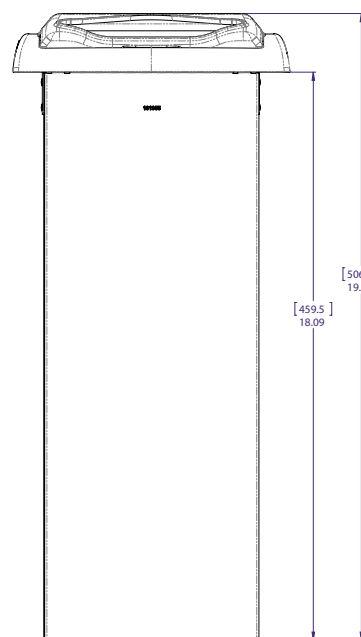

Also Available:

Custom Size – 12" (305mm), 8" (203mm)

For countertop options – see Venue

Fullfold

Interfold

SAN JAMAR
Smart ♦ Safe ♦ Sanitary