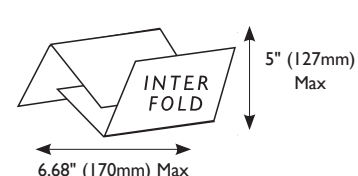

Also Available:

Custom Size – 12" (305mm), 8" (203mm)

For countertop options – see Venue

Fullfold

Interfold

SAN JAMAR
Smart ♦ Safe ♦ Sanitary