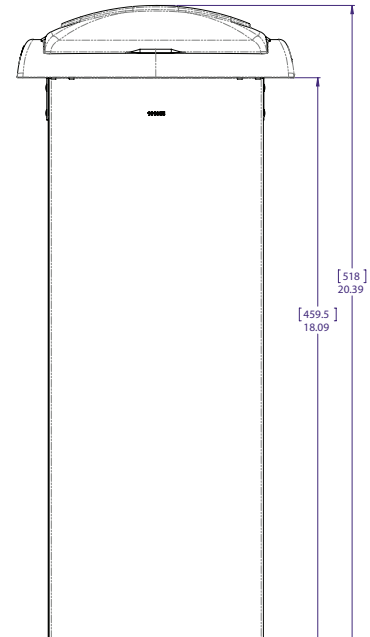

Also Available:

Custom Size – 12" (305mm), 8" (203mm)

For countertop options – see Venue

Fullfold

Interfold

SAN JAMAR
Smart ♦ Safe ♦ Sanitary