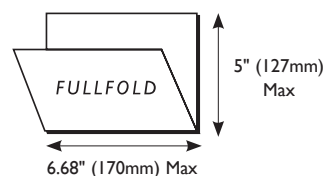

Also Available:

Custom Size – 12" (305mm), 8" (203mm)

For countertop options – see Venue

Fullfold

Interfold

SAN JAMAR
Smart ♦ Safe ♦ Sanitary