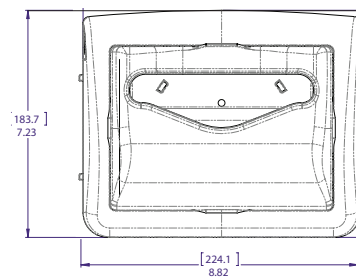

Also Available:

Custom Size – 12" (305mm), 8" (203mm)

For countertop options – see Venue

Fullfold

SAN JAMAR
Smart ♦ Safe ♦ Sanitary