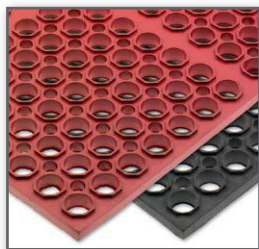

FLOOR MATTING

- Reduce leg fatigue and increase safety
- Available in light to medium-duty for bar, server stations and kitchen applications

EZ-Mats LIGHT DUTY

- Provide a safe and comfortable walking and standing area for employees
- Engineered for excellent drainage

ITEM	COLOR	DESCRIPTION	DIMENSIONS
KM1100	Black	Non-Bagged	3'L x 5'W x ½"D (91.4 x 152.4 x 1.3 cm)
KM1100B	Black	Bagged	3'L x 5'W x ½"D (91.4 x 152.4 x 1.3 cm)
KM1200	Red	Non-Bagged	3'L x 5'W x ½"D (91.4 x 152.4 x 1.3 cm)
KM1200B	Red	Bagged	3'L x 5'W x ½"D (91.4 x 152.4 x 1.3 cm)

Tuf-Mats MEDIUM DUTY

- Designed for maximum support & durability in high traffic areas
- Circular pattern allows for drainage and easy clean-up
- High grade rubber resists wear and provides excellent traction

ITEM	COLOR	DESCRIPTION	DIMENSIONS
KM2100	Black	Non-Bagged	3'L x 5'W x ¾"D (91.4 x 152.4 x 1.9 cm)
KM2100B	Black	Bagged	3'L x 5'W x ¾"D (91.4 x 152.4 x 1.9 cm)
KM2200B	Red	Bagged	3'L x 5'W x ¾"D (91.4 x 152.4 x 1.9 cm)