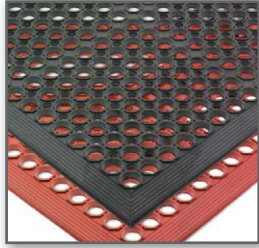

FLOOR MATTING

- Reduce leg fatigue and increase safety
- Available in light to medium-duty for bar, server stations and kitchen applications

EZ-Mats LIGHT DUTY

- Provide a safe and comfortable walking and standing area for employees
- Engineered for excellent drainage

ITEM	COLOR	DESCRIPTION	DIMENSIONS
KM1100	Black	Non-Bagged	3'L x 5'W x ½"D (91.4 x 152.4 x 1.3 cm)
KM1100B	Black	Bagged	3'L x 5'W x ½"D (91.4 x 152.4 x 1.3 cm)
KM1200	Red	Non-Bagged	3'L x 5'W x ½"D (91.4 x 152.4 x 1.3 cm)
KM1200B	Red	Bagged	3'L x 5'W x ½"D (91.4 x 152.4 x 1.3 cm)

Tuf-Mats MEDIUM DUTY

- Designed for maximum support & durability in high traffic areas
- Circular pattern allows for drainage and easy clean-up
- High grade rubber resists wear and provides excellent traction

ITEM	COLOR	DESCRIPTION	DIMENSIONS
KM2100	Black	Non-Bagged	3'L x 5'W x ¾"D (91.4 x 152.4 x 1.9 cm)
KM2100B	Black	Bagged	3'L x 5'W x ¾"D (91.4 x 152.4 x 1.9 cm)
KM2200B	Red	Bagged	3'L x 5'W x ¾"D (91.4 x 152.4 x 1.9 cm)