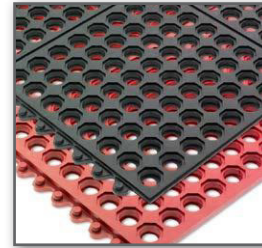

## Connect-A-Mats LIGHT DUTY

- Connect together for secure floor matting
- Lightweight and easy to move
- Provides excellent foot support

ITEM	COLOR	DESCRIPTION	DIMENSIONS
<b>KM1140B</b>	Black	Bagged	3'L x 3'W x ½"D (91.4 x 91.4 x 1.3 cm)
<b>KM1240B</b>	Red	Bagged	3'L x 3'W x ½"D (91.4 x 91.4 x 1.3 cm)

## Anti-Fatigue Sponge Vinyl Mats

- Designed for dry areas
- Easy to clean with vacuum or broom
- Lightweight and easy to move

ITEM	COLOR	DESCRIPTION	DIMENSIONS
<b>KM4100BK</b>	Black	Bagged	27"L x 36"W (68.6 x 91.4 cm), 3/8 thickness
<b>KM4360BK</b>	Black	Bagged	3'L x 60"W (91.4 x 1828.8 cm), 3/8 thickness
<b>KM4360GY</b>	Gray	Bagged	3'L x 60"W (91.4 x 1828.8 cm), 3/8 thickness