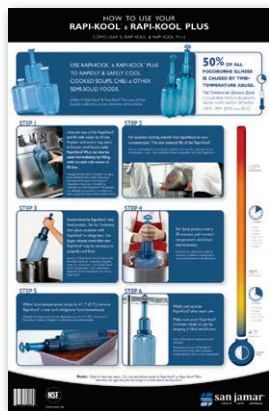

RCUWLCT

Rapi-Kool® Accessories

- Wall chart provides step-by-step English and Spanish instructions
- Replacement caps are available to fit any size of Rapi-Kool® cold paddle
- Hanging brackets free up valuable freezer shelf space, holding Rapi-Kool® securely

ITEM

RCUCAPPAK

RCUWLCT

RCUBRKT

DESCRIPTION

Replacement Caps (4pk)

Wall Chart

Hanging Brackets (2pk)