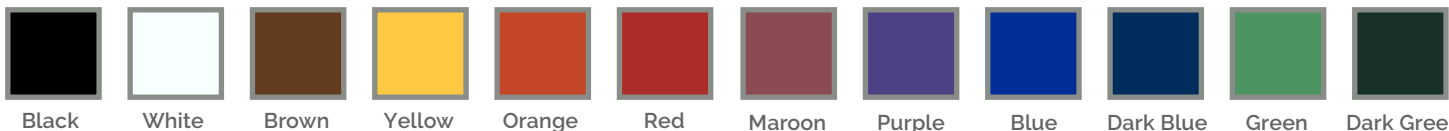

Select the color of the back, cover, and shield of your dispenser

Choose a color, a color combination, or a logo, with easy to attain minimum quantities.