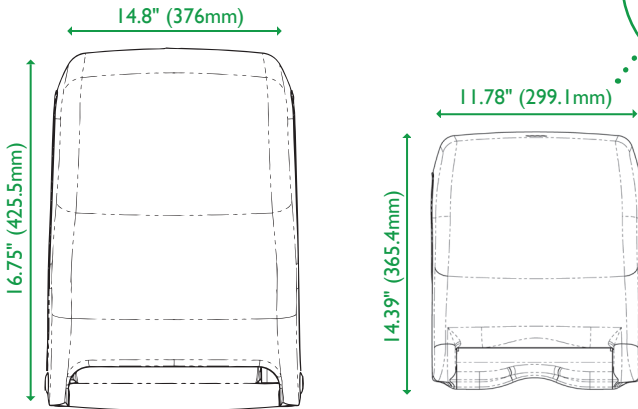

Smart Essence

All paper qualities including 100% recycled

Up to 25% smaller than other leading electronic dispensers

Typical Electronic Dispenser