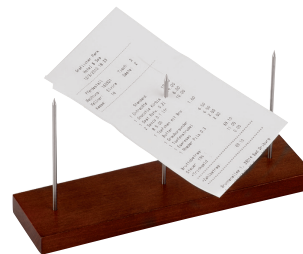

Sugar & Condiment Holder, Stainless Steel

| art. | Width | Length | Ht. | Lbs |
|----------|--------|--------|--------|-----|
| 66374-00 | 2 3/8" | 5 1/8" | 1 1/2" | 1.1 |

This tabletop condiment and sugar holder is made of stainless steel.

Ticket Holder, Stainless Steel

| art. | Length | Lbs |
|----------|---------|-----|
| 42509-25 | 10" | 0.7 |
| 42509-50 | 19 3/8" | 1.1 |

Order Holder. This stainless steel holder has ball bearings trapped in its upper section to retain orders and notes in the blink of an eye.

Check Spindle with Wood Base, Single

| art. | Width | Length | Ht. | Lbs |
|----------|--------|--------|-----|-----|
| 42504-09 | 2 1/8" | 3 3/8" | 4" | 0.2 |

Check Spindle with Wood Base, Triple

| art. | Width | Length | Ht. | Lbs |
|----------|--------|--------|-----|-----|
| 42504-20 | 2 1/8" | 7 7/8" | 4" | 0.4 |