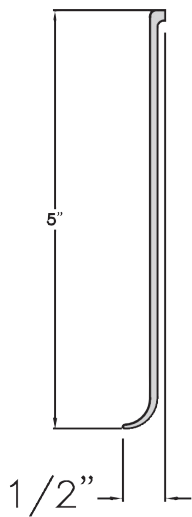

Job: _____

Item: _____

Quantity: _____

Aluminum Baseboard

Our aluminum cove baseboard has a smooth, easy to clean, natural finish. No more paint chipped, discolored, or worn finishes. This solid aluminum baseboard keeps its good looks and cleans up easy with just soap and water!

Model No.	Length	Height	Ship Lbs.
9787C	96"	5"	4.65
Inside Corner - (2) Pieces			
9789C	5"	5"	1
Outside Corner - (2) Pieces			
9790C	5"	5"	1

9787C

9789C - Inside Corner

9790C - Outside Corner

This information is for general sales and engineering use only. New Age Industrial reserves the right to modify or make changes at any time without notice to materials and specifications.