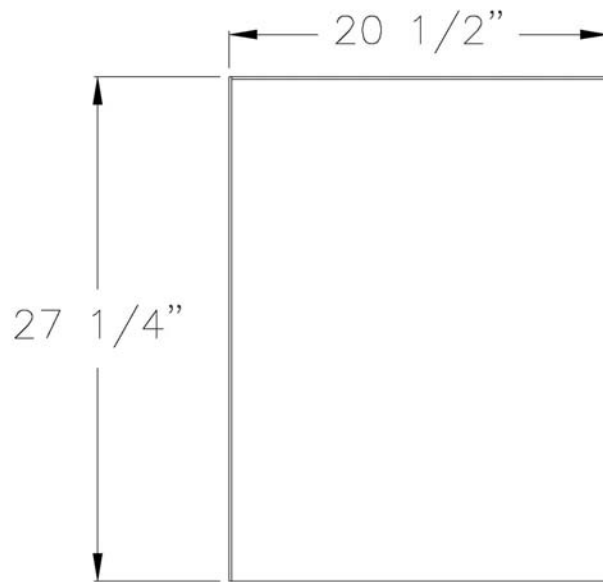

## APPLICATION:

This dolly is designed to hold 18"x26" dough trays and boxes. When the dolly is not in use they are easy to stack and maximize storage.

## MATERIAL:

Deck is constructed of .125" sheet. Comes with an aluminum hook for a drag hook that is constructed out of 3/8" diameter rod.

New Age Industrial reserves the right to modify or make changes at any time without notice to materials and specifications.

**Model #98040**

Model No.	Size-W	Size-H	Size-D
98040	20 1/2"	7 1/4"	27 1/4"
<b>Aluminum Drag Hook</b>			
1199			34 1/2" Long