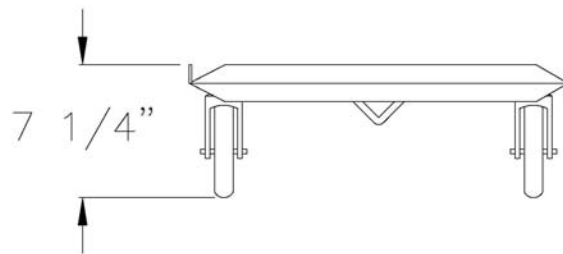

## MATERIAL:

Deck is constructed of .125" sheet. Comes with an aluminum hook for a drag hook that is constructed out of 3/8" diameter rod.

New Age Industrial reserves the right to modify or make changes at any time without notice to materials and specifications.

**Model #98040**

Model No.	Size-W	Size-H	Size-D
98040	20 1/2"	7 1/4"	27 1/4"
<b>Aluminum Drag Hook</b>			
1199			34 1/2" Long