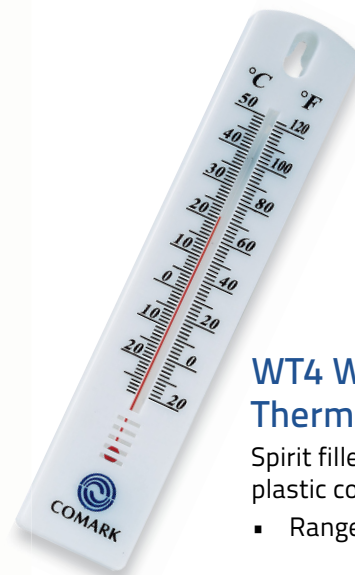

Dial Thermometers

Refrigrator and Freezer

CWT Cooler Wall Thermometer

6" diameter face features brightly colored HACCP danger zones. Comes on display card with mounting bracket and screws, included.

- Range: +10° to 80°F

FWT Freezer Wall Thermometer

6" diameter face features brightly colored HACCP danger zones. Comes on display card with mounting bracket and screws, included.

- Range: -10° to 80°F

EFG120C Economy Thermometer

This non-toxic spirit filled economy thermometer has protective end caps, bold numbers for easy reading, and can hang or be mounted.

- Range: -40° to 120°F,
- Accuracy: ±1 division, 2° div. °F

WT4 Wall Thermometer

Spirit filled, 9-inch length, plastic construction.

- Range: -20°F to +120°F