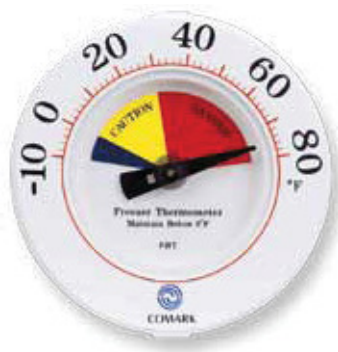

Dial Thermometers

Refrigrator and Freezer

CWT Cooler Wall Thermometer

6" diameter face features brightly colored HACCP danger zones. Comes on display card with mounting bracket and screws, included.

- Range: +10° to 80°F

FWT Freezer Wall Thermometer

6" diameter face features brightly colored HACCP danger zones. Comes on display card with mounting bracket and screws, included.

- Range: -10° to 80°F

EFG120C Economy Thermometer

This non-toxic spirit filled economy thermometer has protective end caps, bold numbers for easy reading, and can hang or be mounted.

- Range: -40° to 120°F,
- Accuracy: ±1 division, 2° div. °F

WT4 Wall Thermometer

Spirit filled, 9-inch length, plastic construction.

- Range: -20°F to +120°F