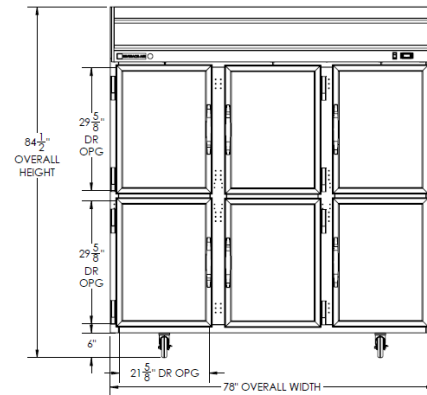

BEVERAGE-AIR

MODEL	HRPS3-1-HG
EXTERNAL DIMENSIONAL DATA	
Width Overall	78"
Depth Overall with Handle	33 5/8"
Height Overall with 6" Casters	84 1/2"
Number of Doors	6
Depth with Door Open 90 °	55 1/8"
Door Opening (in)	21 5/8" x 29 5/8" (6)
INTERNAL DIMENSIONAL DATA	
NET Capacity (cubic ft.)	71.52
Internal Width Overall (in)	74"
Internal Depth Overall (in)	26"
Internal Height Overall (in)	62"
Number of Shelves	9
ELECTRICAL DATA	
Full Load Amperes 115/60/1	10.0
REFRIGERATION DATA	
Horsepower	1/2
WEIGHT DATA	
Gross Weight	823 lbs
Height - Crated	87 1/2"
Width - Crated	81"
Depth - Crated	36"

Top Mount Reach-In Refrigerator

Model: HRPS3-1-HG

Model Views

Plan View

Elevation View

Side View

ELECTRICAL CONNECTION

115/60/1
NEMA-5-15P