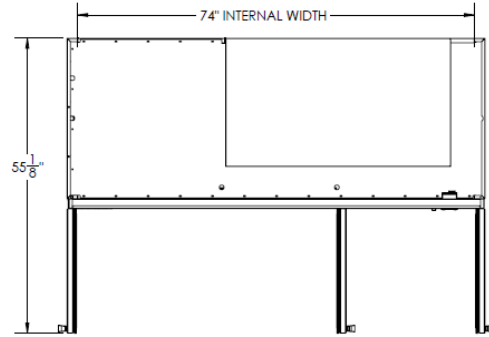

BEVERAGE-AIR

MODEL	HRPS3-1-HG
EXTERNAL DIMENSIONAL DATA	
Width Overall	78"
Depth Overall with Handle	33 5/8"
Height Overall with 6" Casters	84 1/2"
Number of Doors	6
Depth with Door Open 90 °	55 1/8"
Door Opening (in)	21 5/8" x 29 5/8" (6)
INTERNAL DIMENSIONAL DATA	
NET Capacity (cubic ft.)	71.52
Internal Width Overall (in)	74"
Internal Depth Overall (in)	26"
Internal Height Overall (in)	62"
Number of Shelves	9
ELECTRICAL DATA	
Full Load Amperes 115/60/1	10.0
REFRIGERATION DATA	
Horsepower	1/2
WEIGHT DATA	
Gross Weight	823 lbs
Height - Crated	87 1/2"
Width - Crated	81"
Depth - Crated	36"

Top Mount Reach-In Refrigerator

Model: HRPS3-1-HG

Model Views