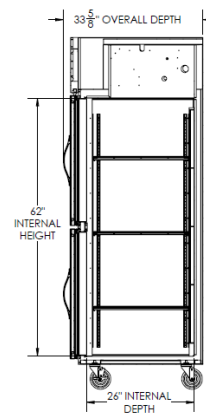

BEVERAGE-AIR

MODEL	HRPS3-1-HG
EXTERNAL DIMENSIONAL DATA	
Width Overall	78"
Depth Overall with Handle	33 5/8"
Height Overall with 6" Casters	84 1/2"
Number of Doors	6
Depth with Door Open 90 °	55 1/8"
Door Opening (in)	21 5/8" x 29 5/8" (6)
INTERNAL DIMENSIONAL DATA	
NET Capacity (cubic ft.)	71.52
Internal Width Overall (in)	74"
Internal Depth Overall (in)	26"
Internal Height Overall (in)	62"
Number of Shelves	9
ELECTRICAL DATA	
Full Load Amperes 115/60/1	10.0
REFRIGERATION DATA	
Horsepower	1/2
WEIGHT DATA	
Gross Weight	823 lbs
Height - Crated	87 1/2"
Width - Crated	81"
Depth - Crated	36"

Top Mount Reach-In Refrigerator

Model: HRPS3-1-HG

Model Views

Plan View

Elevation View

Side View

ELECTRICAL CONNECTION

115/60/1
NEMA-5-15P