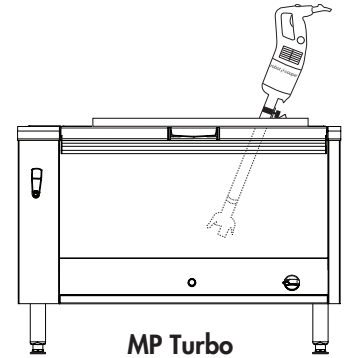

**C** TECHNICAL CHARACTERISTICS

Effective output	720 W /1.1 HP
Electrical data	120V/60/1 2.3 A – plug supplied
Variable speed	3000 to 10000 rpm
Recyclability	95%
Net weight	1.5 Lbs
Reference	MP450 Turbo VV

**D**

Pan capacity

up to 100 quarts

▶ Specially designed for intensive use in commercial/institutional catering

**E** CHARACTERISTICS AND BENEFITS

**MOTOR UNIT**

- Power 720 W /1.1 HP
- Stainless-steel motor unit with air vents in the top section to ensure watertightness
- Ridge on motor housing serves as a rest and pivot on the pan rim for greater user comfort
- Variable speed: 3000 to 10000 rpm
- New patented "Easy Plug" system making it easier to replace the power cord during after-sales servicing
- Cord winding system for tidy storage and optimum lifespan