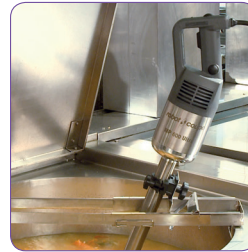

MP 450 Turbo VV

F OPTIONAL ATTACHMENTS

- 3 adjustable stainless-steel pan supports:
  - Ref. 27363 – for pans with a diameter of 13" to 26"
  - Ref. 27364 – for pans with a diameter of 20" to 39"
  - Ref. 27365 – for pans with a diameter of 33" to 51"
- 1 universal pan support:
  - Ref. 27354 – screws on to pan rim (fits any size pan diameter)