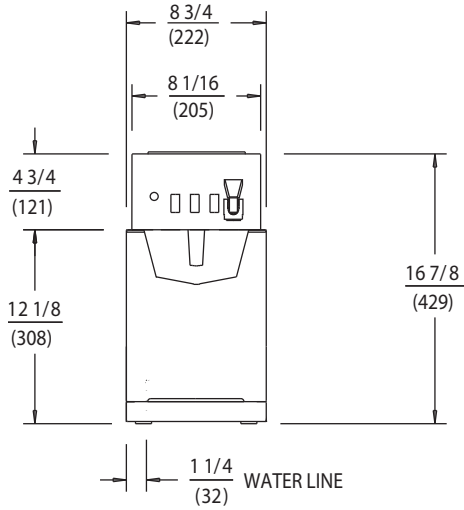

DIMENSIONS: INCH
(MM)

SPECIFICATIONS:

MODELS	WATTS	VOLTS	AMPS	PHASE	POWER SUPPLY CORD
8540	1700	120	14.2	SINGLE	NEMA 5-15P
● 8540AU, PI, KO	2000	220-240	8.3	SINGLE	SUPPLIED
■ 8540CA	1500	120	12.5	SINGLE	NEMA 5-15P
☉ 8540EU, UK	2000	220-240	8.3	SINGLE	SUPPLIED
8541	1700	120	14.2	SINGLE	NEMA 5-15P
● 8541AU, KO	1700	220-240	7.7	SINGLE	SUPPLIED
■ 8541CA	1500	120	12.5	SINGLE	NEMA 5-15P
☉ 8541EU, UK	2000	220-240	8.3	SINGLE	SUPPLIED