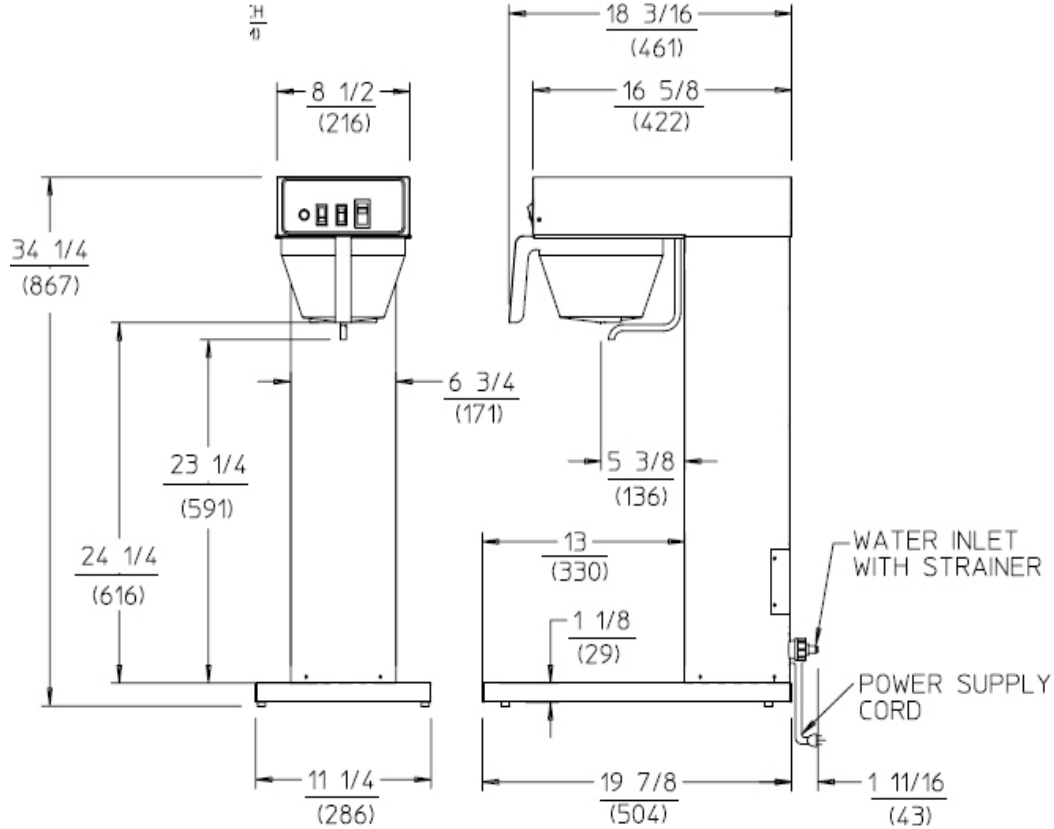

Features

- The 8740 provides 3 and 5 gallon capacity for economical loose leaf or pillow pack brewing.
- The external bypass system blends the diverted cold water immediately with the tea concentrate from the brew chamber.
- Ready-to-Brew light indicates the proper water temperature to help eliminate the guesswork in brewing.
- Superior sprayhead design spreads water over the tea leaves, creating agitation and a floating action that completely saturates the tea leaves to capture the full, rich essence.
- New Hi-Temp Brew Chamber with integrated grid allows viewing of brew process.
- Rugged base assures stability and strength, and provides easy placement of tea dispenser.
- Convenient tank heater on/off switch provides energy savings options.
- Exclusive design provides easy access to components for quick service.
- A high level of commonality of part with other Bloomfield models will significantly reduce the inventory of spare parts required to service.
- Premium quality thermostat has a full-length sensing bulb that recognizes water temperature accurately and cycles less frequently.
- Volume and Temperature adjustments can be made with ease, no panels to remove or tools required.
- Unique water valve with built-in flow control and strainer assures consistent operation at 20 - 90 p.s.i.
- High-quality, easy-to-clean stainless steel construction.
- One-piece drawn stainless steel water tank has a superior design for extended life.

Accessories

Bloomfield offers a full line of tea dispensers.

DIMENSIONS: INCH
(MM)

SPECIFICATIONS:

MODELS	WATTS	VOLTS	AMPS	PHASE	POWER SUPPLY CORD
8740	1515	120	13	SINGLE	NEMA 5-15P

NOTE: Specifications are subject to change without notice and are not intended for installation purposes. See operation and maintenance manual for complete instructions.