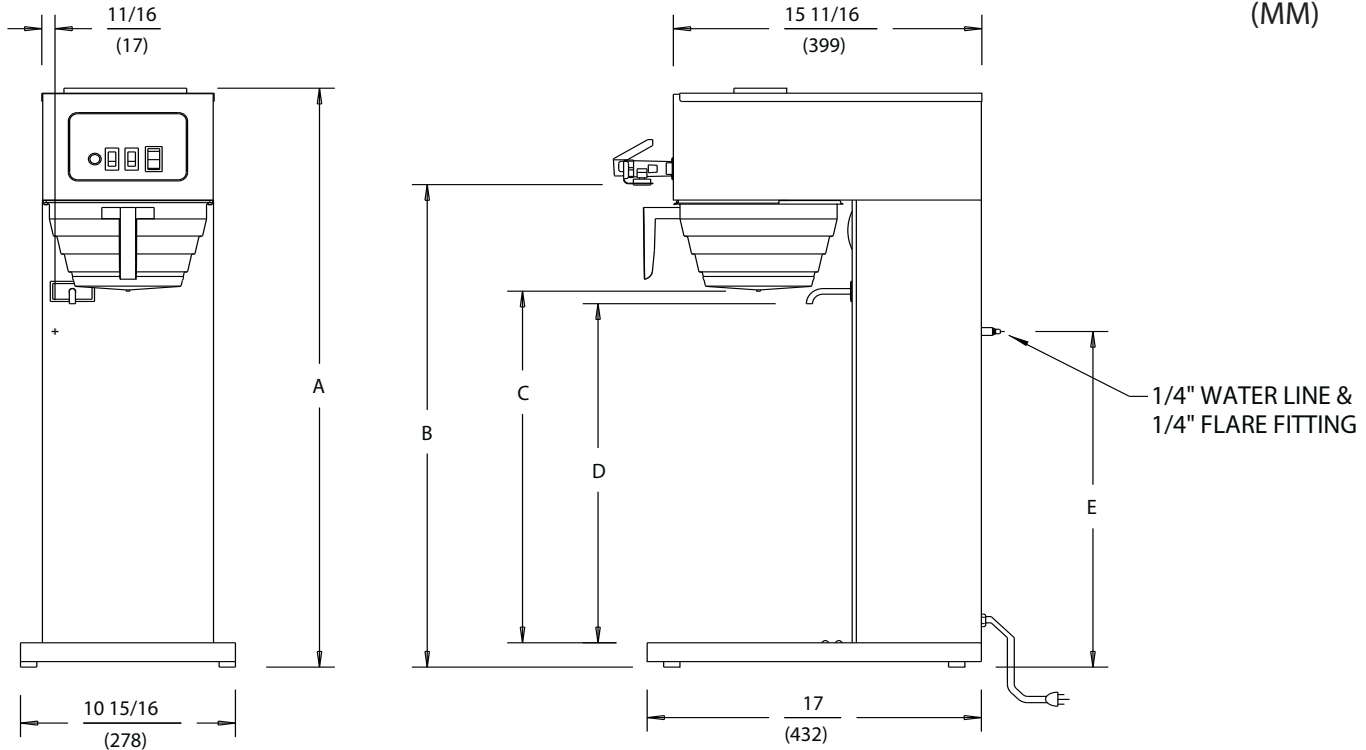

Features

- A high level of commonality of part with other Bloomfield models will significantly reduce the inventory of spare parts required to service.
- Exclusive design provides easy access to components for quick service.
- Ready-to-Brew light indicates the proper water temperature to help eliminate the guesswork in brewing.
- Premium quality thermostat has a full-length sensing bulb that recognizes water temperature accurately and cycles less frequently.
- Superior sprayhead design spreads water over the tea leaves, creating agitation and a floating action that completely saturates the tea leaves to capture the full, rich essence.
- Unique water valve with built-in flow control and strainer assures consistent operation at 20 - 80 p.s.i.
- Rugged base assures stability and strength, and provides easy placement of tea dispenser.
- The external bypass system blends the diverted cold water immediately with the tea concentrate from the brew chamber.
- High-quality, easy-to-clean stainless steel construction.
- Easy to clean stainless steel brew chamber has precise flow orifice to provide proper steep time for optimal tea brewing.
- Wire grid in stainless steel brew chamber suspends tea above orifice to prevent clogging.
- Convenient tank heater on/off switch provides energy savings options.
- The 8742 has a 3 gallon capacity with the ability for loose leaf or pillow pack brewing.
- The 8748 has a 5 gallon capacity with the ability for loose leaf or pillow pack brewing.

Accessories

Bloomfield offers a full line of tea dispensers.

DIMENSIONS: INCH
(MM)

SPECIFICATIONS:

MODELS	A		B		C		D		E	
	INCHES	(MM)	INCHES	(MM)	INCHES	(MM)	INCHES	(MM)	INCHES	(MM)
8742	32 1/4	(819)	26 15/16	(684)	19 5/8	(498)	18 15/16	(481)	18 3/4	(476)
8748	35 1/4	(895)	29 15/16	(760)	22 5/8	(575)	21 15/16	(557)	21 3/4	(552)