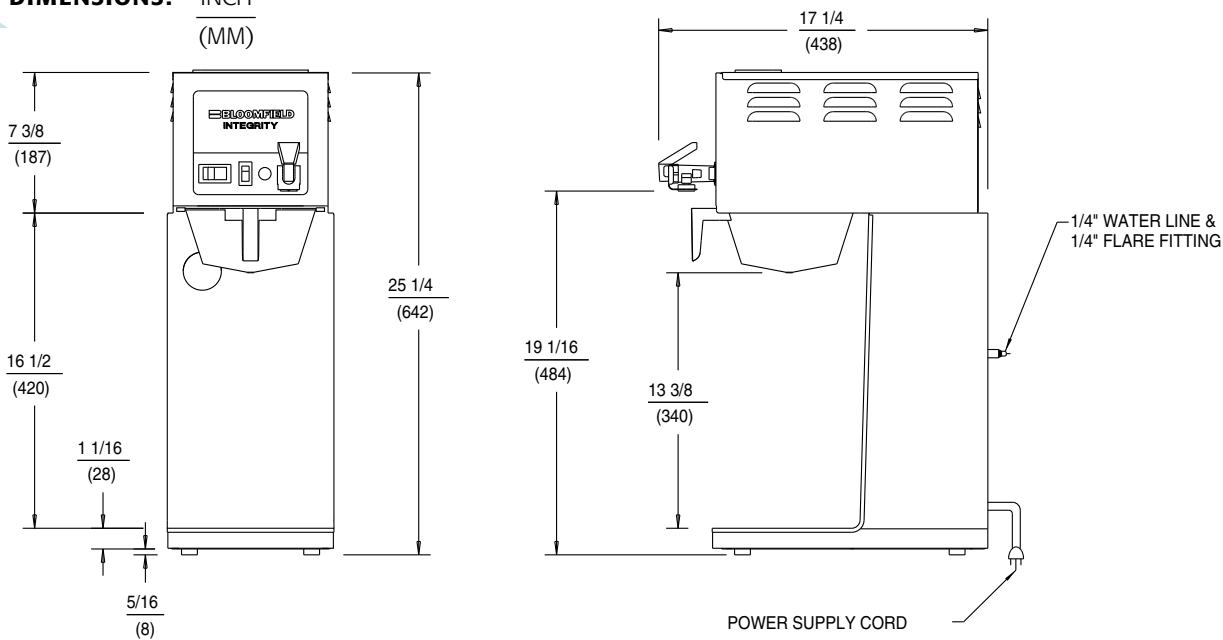

DIMENSIONS: INCH
(MM)

SPECIFICATIONS:

MODELS	WATTS	VOLTS	AMPS	PHASE	POWER SUPPLY CORD
*8773	1500	120	12.5	SINGLE	NEMA 5-15P
☉ 8773AU	1800	240	7.5	SINGLE	SUPPLIED
☉☉ ☉ 8773EU/UK	1800	220-240	7.5	SINGLE	SUPPLIED