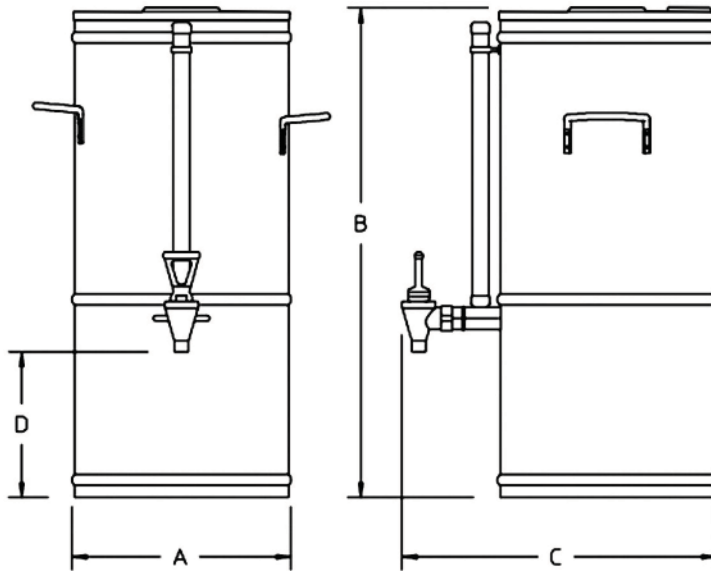

Model 8799

- 3 gallon Ice Tea Dispenser
- No-drip faucet keeps your serving station clean and enables convenient dispensing into cup or beverage server.
- Stainless Steel handles are positioned for added comfort and easy transport to serving stations.
- Durable stainless steel is easy to clean.

Model 8602

- 5 gallon Ice Tea Dispenser
- Sight glass easily breaks down for cleaning and provides easy monitoring of refill needs.
- No-drip faucet keeps your serving station clean and enables convenient dispensing into cup or beverage server.
- Stainless Steel handles are positioned for added comfort and easy transport to serving stations.
- Durable stainless steel is easy to clean.

DIMENSIONS: INCH
(MM)

SPECIFICATIONS:

MODELS	DIMENSION 'A'		DIMENSION 'B'		DIMENSION 'C'		DIMENSION 'D'		GALLONS	SIGHT GLASS	HANDLES
	INCHES	(MM)	INCHES	(MM)	INCHES	(MM)	INCHES	(MM)			
8602	10 3/8	(264)	22 3/8	(568)	14 7/8	(378)	7	(178)	5	YES	YES
8699	9	(229)	19 3/8	(492)	13 1/2	(343)	7	(178)	3	YES	YES
8799	9	(229)	19 3/8	(492)	13 1/2	(343)	7	(178)	3	NO	YES
8802	10 3/8	(264)	22 3/8	(568)	14 7/8	(378)	7	(178)	5	NO	YES