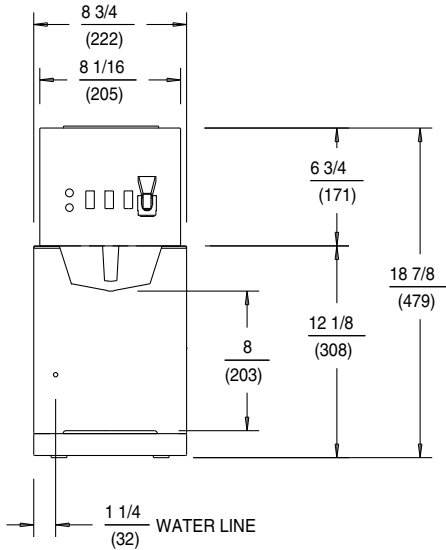

DIMENSIONS: INCH (MM)

SPECIFICATIONS:

MODELS	WATTS	VOLTS	AMPS	PHASE	POWER CORD SUPPLY
9010	2300	120	19	SINGLE	NEMA 5-20P
9012	1800	120	15	SINGLE	NEMA 5-15P
🇨🇦 9012CA	1500	120	12.5	SINGLE	NEMA 5-15P
🇪🇺 9012EU	2150	220-240	9	SINGLE	SUPPLIED
🇬🇧 9012UK	2150	220-240	9	SINGLE	SUPPLIED
*9016	3800	120/240 4 WIRE	17	SINGLE	NONE
🇪🇺 🇬🇧 *9016EX	3800	220-240	17	SINGLE	NONE