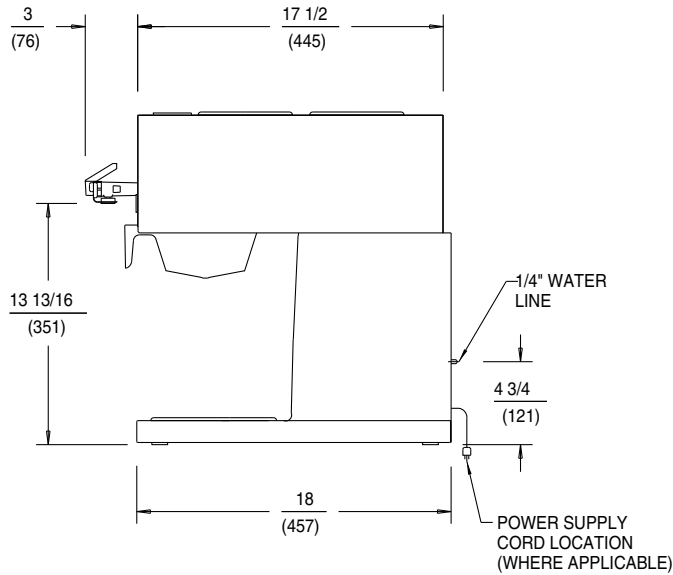

Model
9010/9012/9016

- **Unique water valve with built-in flow control** assures consistent operation at 20-80 p.s.i.
- **One-piece drawn stainless steel water tank** has a superior design for extended life.
- **Three warming stations** with porcelain enameled warmer plates position decanters securely and, with no exposed screw heads, will not scratch or scrape decanters.
- High quality easy to clean **stainless steel construction**.

DIMENSIONS: INCH (MM)

SPECIFICATIONS:

MODELS	WATTS	VOLTS	AMPS	PHASE	POWER CORD SUPPLY
9010	2300	120	19	SINGLE	NEMA 5-20P
9012	1800	120	15	SINGLE	NEMA 5-15P
🇨🇦 9012CA	1500	120	12.5	SINGLE	NEMA 5-15P
🇪🇺 9012EU	2150	220-240	9	SINGLE	SUPPLIED
🇬🇧 9012UK	2150	220-240	9	SINGLE	SUPPLIED
*9016	3800	120/240 4 WIRE	17	SINGLE	NONE
🇪🇺 🇬🇧 *9016EX	3800	220-240	17	SINGLE	NONE