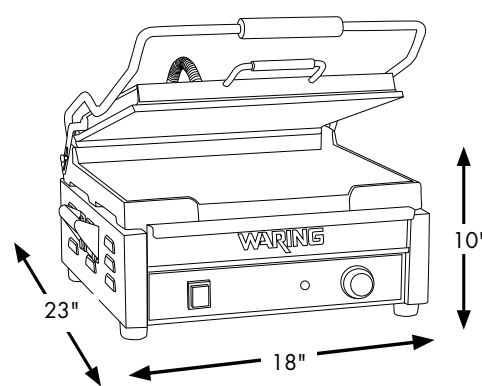

Commercial Panini Grills WFG275 and WFG275T

Specifications

Item	Electrical	Listings	Dimensions (H" x W" x D")	Warranty
WFG275	120 Volt, 15A	UL, NSF	13.75" x 20.125" x 25"	Limited 1 Year
WFG275T	120 Volt, 15A	UL, NSF	13.75" x 20.125" x 25"	Limited 1 Year

Ordering Information

Description	Catalog #	Std Pkg.	Ship Wt. (lbs.)	Cubic Feet	UPC Code
Tostato Supremo® Large Panini Grill	WFG275	1	82.6 lbs.	4.0	040072023484
Tostato Supremo® Large Panini Grill (Timer Version)	WFG275T	1	82.6 lbs.	4.0	040072024559
Heavy-Duty Grill Brush	CAC105	1	.285 lbs.	.032	040072016349

WFG275