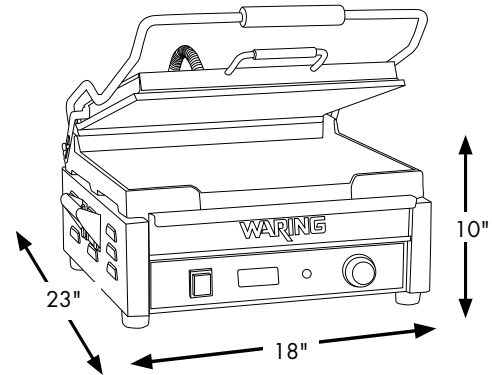

WFG275T

©2013 Waring Commercial
Waring Commercial • 314 Ella T. Grasso Ave. • Torrington, CT 06790
Tel. (800) 492-7464 • Fax (860) 496-9008
www.waringcommercialproducts.com

13WC138691 PG-31108

[@WaringProducts1](https://twitter.com/WaringProducts1)