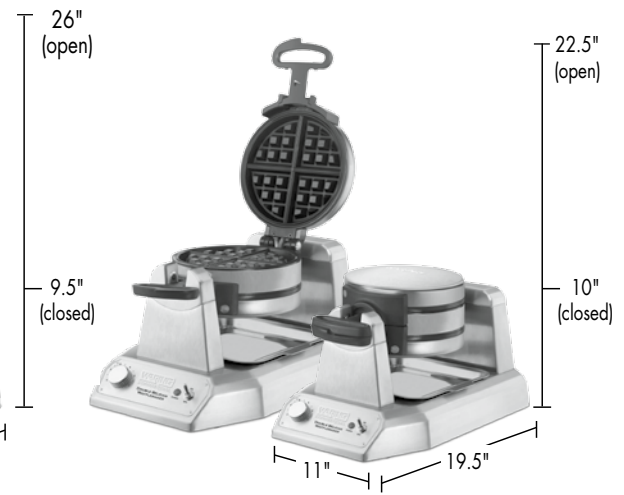

Ordering Information

Description	Catalog #	Std Pkg.	Ship Wt. (lbs.)	Cubic Feet	UPC Code
Single Belgian Waffle Maker	WW180	1	17	1.691	040072016332
Double Belgian Waffle Maker	WW200	1	19.8	1.525	040072015687
Single Classic Waffle Maker	WWD180	1	17	1.691	040072019579
Double Classic Waffle Maker	WWD200	1	19.8	1.525	040072019586

WW200
WWD200 (not pictured)