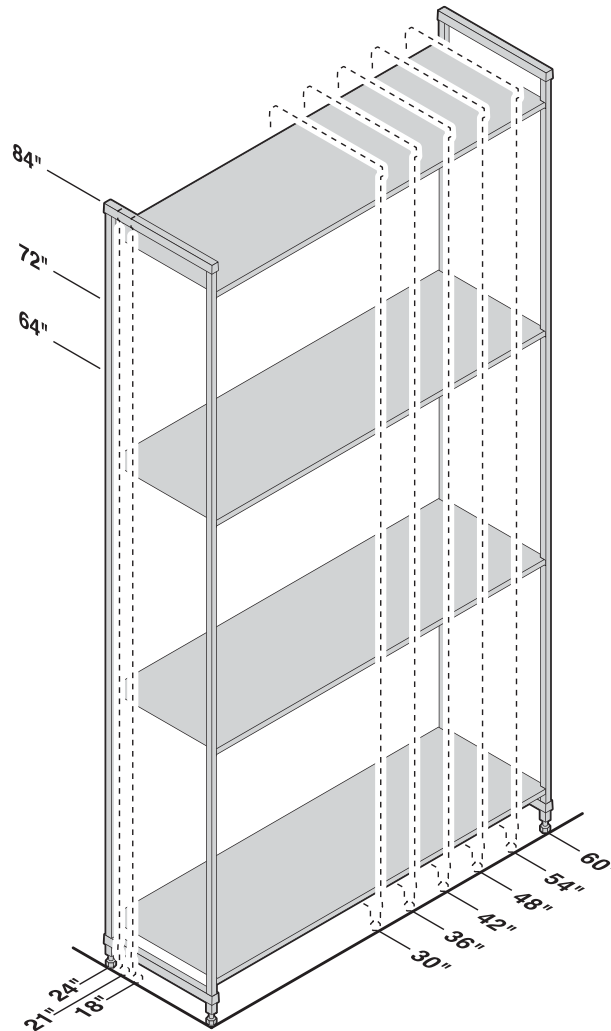

All Environments
-36°F TO 190°F

Stationary

HACCP

COMPONENT

Post Connectors, Corner Connectors, Seismic Foot, Wall Fastener, and Identification Tags are not NSF listed.

storage needs
LIGHT to MEDIUM

weekly deliveries

2 – 5

CAMSHELVING® BASICS PLUS SERIES STATIONARY UNIT SIZES

BASICS PLUS SERIES WEIGHT BEARING CAPACITY

Weight must be evenly distributed across the entire shelf.

		UNIT LENGTH 30" – 48"	UNIT LENGTH 54" – 60"
SINGLE UNIT	Unit only	1800 lbs.	1800 lbs.
	Shelf only	700	500
	Unit with dunnage stand*	2100	2100
	Bottom shelf with dunnage stand*	1000	800
CORNER UNIT With 2 Dunnage Stands required	Unit only	1350	—
	Shelf only	300	—
	Bottom shelf with dunnage stands*	450	—

*Dunnage Stands add stability and increase weight bearing capacity on bottom shelf only. Highly recommended for Starter Units 54" and longer, all Corner Units, U-Shape Units and units specified for heavier loads. (See page 98).