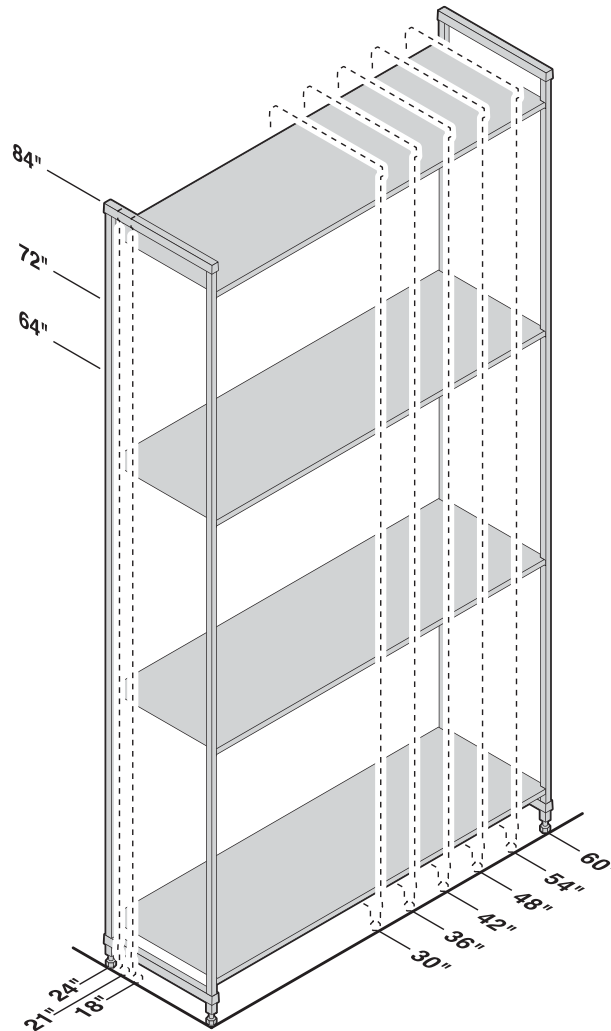

All Environments
-36°F TO 190°F

Stationary

HACCP

COMPONENT

Post Connectors, Corner Connectors, Seismic Foot, Wall Fastener, and Identification Tags are not NSF listed.

storage needs
LIGHT to MEDIUM

weekly
deliveries

2 – 5

CAMSHELVING® BASICS PLUS SERIES STATIONARY UNIT SIZES

BASICS PLUS SERIES WEIGHT BEARING CAPACITY

Weight must be evenly distributed across the entire shelf.

		UNIT LENGTH 30" – 48"	UNIT LENGTH 54" – 60"
SINGLE UNIT	Unit only	1800 lbs.	1800 lbs.
	Shelf only	700	500
	Unit with dunnage stand*	2100	2100
	Bottom shelf with dunnage stand*	1000	800
CORNER UNIT With 2 Dunnage Stands required	Unit only	1350	—
	Shelf only	300	—
	Bottom shelf with dunnage stands*	450	—

*Dunnage Stands add stability and increase weight bearing capacity on bottom shelf only. Highly recommended for Starter Units 54" and longer, all Corner Units, U-Shape Units and units specified for heavier loads. (See page 98).

Starter

Add-On

18"
DEPTH

DIMENSIONS D x L x H	CODE	LIST PRICE EA.	CODE	LIST PRICE EA.
18" x 30" x 84"	CBU183084V5	\$ 408.70	CBA183084V5	\$ 329.10
18" x 36" x 84"	CBU183684V5	449.70	CBA183684V5	370.10
18" x 42" x 84"	CBU184284V5	506.20	CBA184284V5	426.60
18" x 48" x 84"	CBU184884V5	526.45	CBA184884V5	446.85
18" x 54" x 84"	CBU185484V5	582.45	CBA185484V5	502.85
18" x 60" x 84"	CBU186084V5	620.70	CBA186084V5	541.10