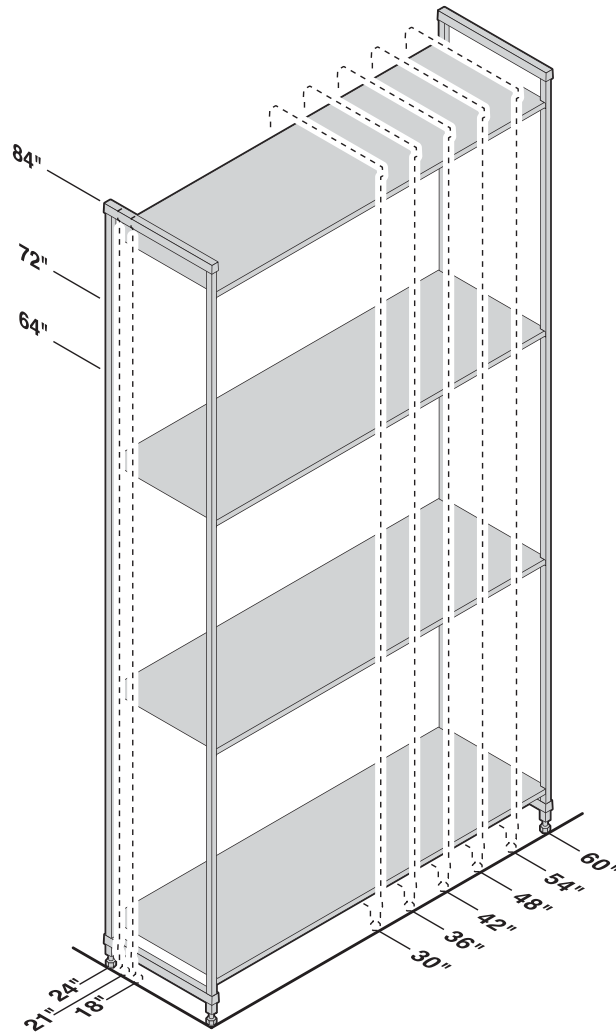

**All Environments**  
**-36°F TO 190°F**

**Stationary**

HACCP

COMPONENT

Post Connectors, Corner Connectors, Seismic Foot, Wall Fastener, and Identification Tags are not NSF listed.

storage needs  
**LIGHT to MEDIUM**

## BASICS PLUS SERIES WEIGHT BEARING CAPACITY

Weight must be evenly distributed across the entire shelf.

		UNIT LENGTH 30" – 48"	UNIT LENGTH 54" – 60"
<b>SINGLE UNIT</b>	Unit only	1800 lbs.	1800 lbs.
	Shelf only	700	500
	Unit with dunnage stand*	2100	2100
	Bottom shelf with dunnage stand*	1000	800
<b>CORNER UNIT</b> With 2 Dunnage Stands required	Unit only	1350	—
	Shelf only	300	—
	Bottom shelf with dunnage stands*	450	—

**Starter**

**Add-On**

**18"**  
**DEPTH**

DIMENSIONS D x L x H	CODE	LIST PRICE EA.	CODE	LIST PRICE EA.
18" x 30" x 84"	<b>CBU183084V5</b>	\$ 408.70	<b>CBA183084V5</b>	\$ 329.10
18" x 36" x 84"	<b>CBU183684V5</b>	449.70	<b>CBA183684V5</b>	370.10
18" x 42" x 84"	<b>CBU184284V5</b>	506.20	<b>CBA184284V5</b>	426.60
18" x 48" x 84"	<b>CBU184884V5</b>	526.45	<b>CBA184884V5</b>	446.85
18" x 54" x 84"	<b>CBU185484V5</b>	582.45	<b>CBA185484V5</b>	502.85
18" x 60" x 84"	<b>CBU186084V5</b>	620.70	<b>CBA186084V5</b>	541.10