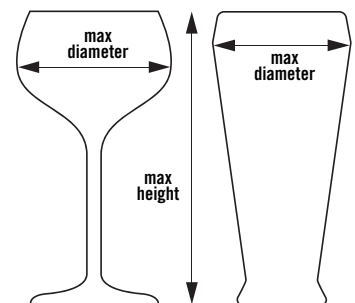

CODE	EXTERIOR DIMENSIONS W x D x H	LIST PRICE EA.
25SWGf	20" x 20 <sup>7</sup> / <sub>8</sub> " x 1 <sup>1</sup> / <sub>4</sub> " (50,8 x 50,8 x 3,18 cm)	\$ 88.25

Case Pack: 1 Color: Black (110).

#### 2. Cambro Catalog

Flip to the back of this section for a convenient stemware and glass sizing reference guide.

#### 3. Cambro Sales Representatives

Contact your local Cambro representative to assist with specifying Camracks, dollies and covers that will fit your glasses and dishware. To find your local representative, refer to the back section of this catalog, visit [www.cambro.com](http://www.cambro.com) or call Cambro Customer Service at 800 833 3003.

### Choose the correct Camrack:

1. Measure the **maximum diameter** of the glass (stemware or tumbler) to determine the number of compartments.
2. Measure the **maximum height** of the glass (stemware or tumbler) to the top edge of the rim to determine the compartment height.