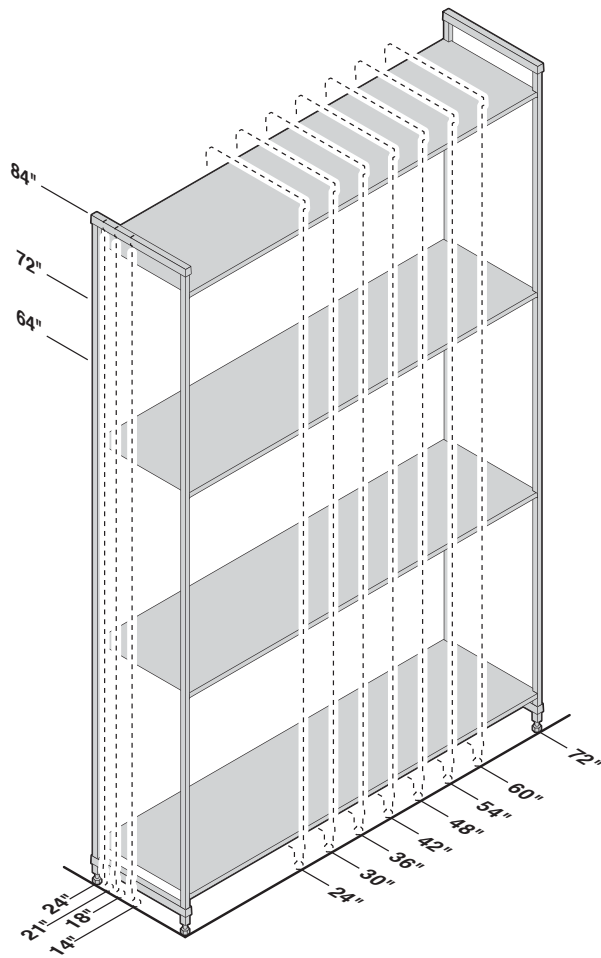

**All Environments**  
**-36°F TO 190°F**

**Stationary**

**Mobile**

**camguard**  
ANTIMICROBIAL SHELF PLATES

COMPONENT

Post Connectors, Corner Connectors, Seismic Foot, Wall Fastener, Identification Tags, Single Shelf Security Cage, Tray Slide Rack, and Shelf Divider Bars are not NSF Listed.

storage needs

**MEDIUM to HEAVY**

weekly deliveries

**5 – 7**

**CAMSHELVING® ELEMENTS SERIES**  
**STATIONARY UNIT SIZES**

**MOBILE UNIT SIZES**

**ELEMENTS SERIES WEIGHT BEARING CAPACITY**

Weight must be evenly distributed across the entire shelf.

		UNIT LENGTH 24" – 48"	UNIT LENGTH 54" – 72"
<b>SINGLE UNIT</b>	Unit only	2000 lbs.	2000 lbs.
	Shelf only	800	600
	Unit with dunnage stand*	2400	2300
	Bottom shelf with dunnage stand*	1200	900
<b>CORNER UNIT</b> With 2 Dunnage Stands required	Unit only	1800	—
	Shelf only	400	—
	Bottom shelf with dunnage stands*	600	—
<b>MOBILE UNIT</b>	Unit only**	750	—