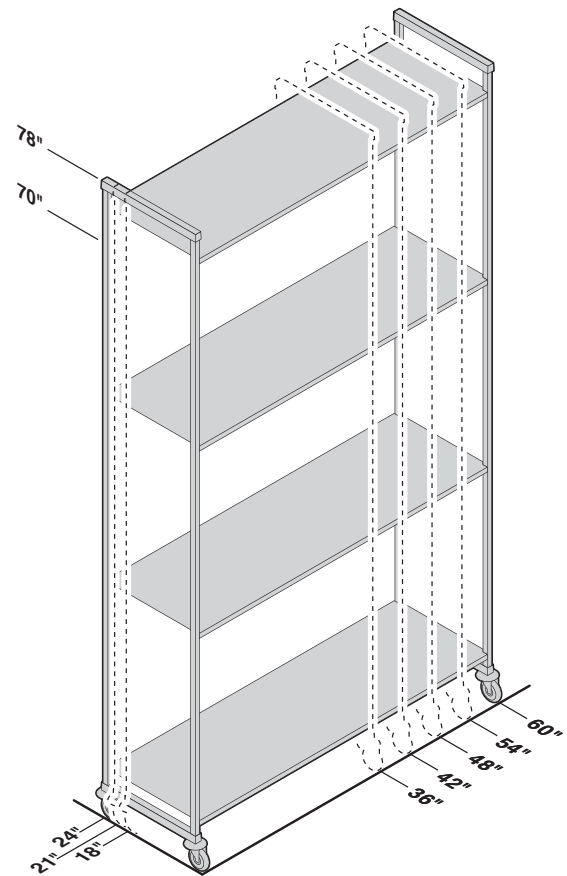

**All Environments**  
**-36°F TO 190°F**

**Stationary**

**Mobile**

**camguard**  
ANTIMICROBIAL SHELF PLATES

COMPONENT

Post Connectors, Corner Connectors, Seismic Foot, Wall Fastener, Identification Tags, Single Shelf Security Cage, Tray Slide Rack, and Shelf Divider Bars are not NSF Listed.

storage needs

**MEDIUM to HEAVY**

weekly deliveries

**5 – 7**

**CAMSHELVING® ELEMENTS SERIES**  
**STATIONARY UNIT SIZES**

**MOBILE UNIT SIZES**

**ELEMENTS SERIES WEIGHT BEARING CAPACITY**

Weight must be evenly distributed across the entire shelf.

		UNIT LENGTH 24" – 48"	UNIT LENGTH 54" – 72"
<b>SINGLE UNIT</b>	Unit only	2000 lbs.	2000 lbs.
	Shelf only	800	600
	Unit with dunnage stand*	2400	2300
	Bottom shelf with dunnage stand*	1200	900
<b>CORNER UNIT</b> With 2 Dunnage Stands required	Unit only	1800	—
	Shelf only	400	—
	Bottom shelf with dunnage stands*	600	—
<b>MOBILE UNIT</b>	Unit only**	750	—